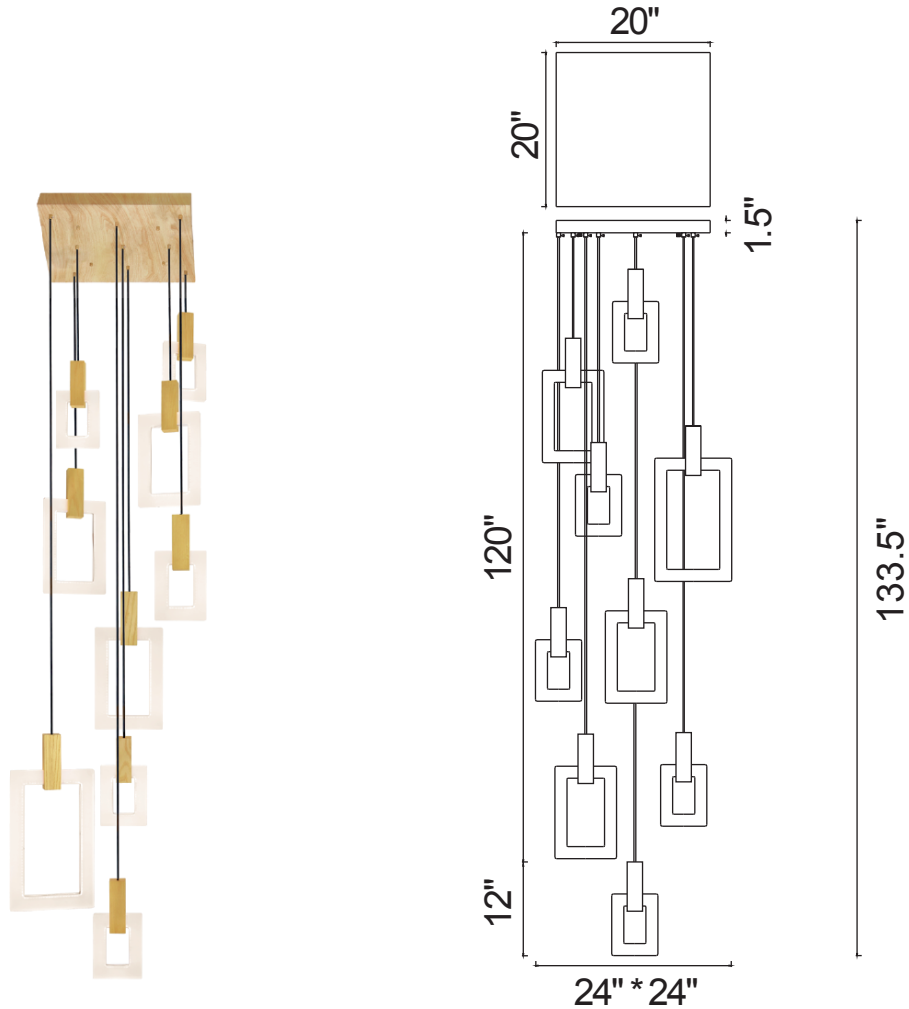

PROJECT: \_\_\_\_\_  
 FIXTURE TYPE: \_\_\_\_\_  
 LOCATION: \_\_\_\_\_  
 CONTACT/PHONE: \_\_\_\_\_

Item	1214P24-9-236-A
Collection	ANELLO
Category	Pendant
Finish	White Oak
Glass	-----
Crystal	-----
Acrylic	Frosted

Shade Color	-----
Min Assembled Height	121.5"
Max Assembled Height	-----
Width	24"
Length	24"
Extension Wall Mounts	-----
Input	120V AC,60HZ,AC

Lumens	2652
Light Source	Integrated LED
Bulb Info.	51W
Included	Yes
Dimmable	Yes
Colour Temp	3000K
Weight	29.76 Lbs