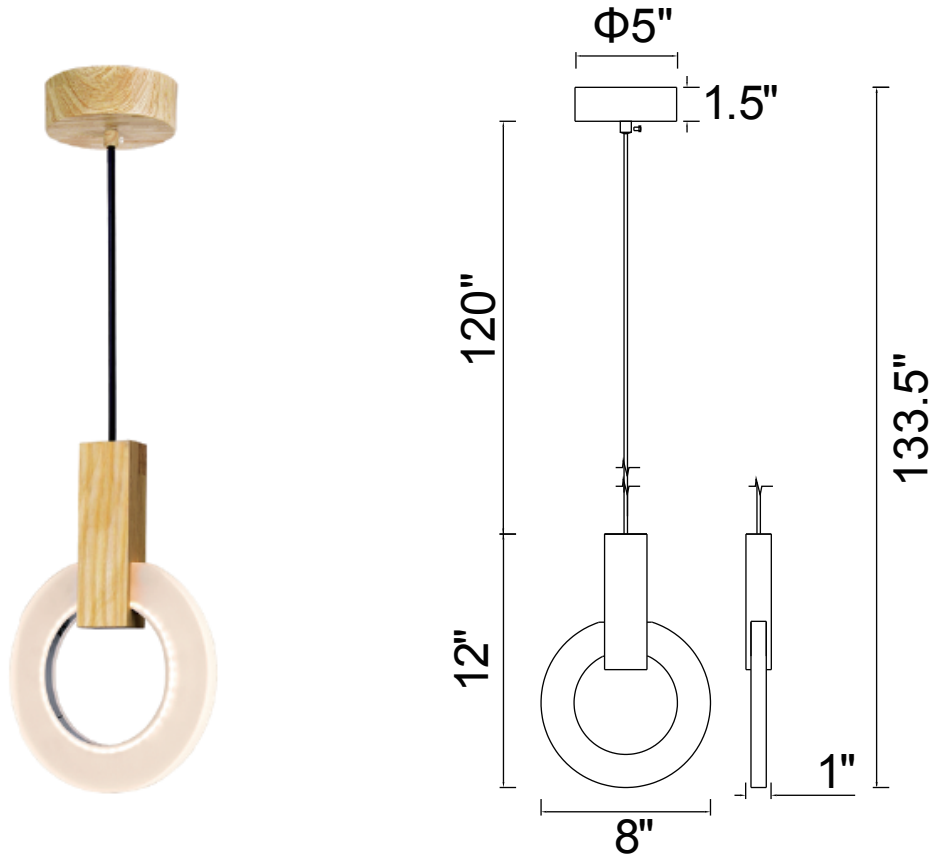

PROJECT: _____
 FIXTURE TYPE: _____
 LOCATION: _____
 CONTACT/PHONE: _____

Item	1214P8-1-236	Shade Color	-----	Lumens	208
Collection	ANELLO	Min Assembled Height	13.5"	Light Source	Integrated LED
Category	Pendant	Max Assembled Height	133.5"	Bulb Info.	4W
Finish	White Oak	Width	8"	Included	Yes
Glass	-----	Length	-----	Dimmable	Yes
Crystal	-----	Extension Wall Mounts	-----	Colour Temp	3000K
Acrylic	Frosted	Input	120V AC,60HZ,AC	Weight	2.70 Lbs