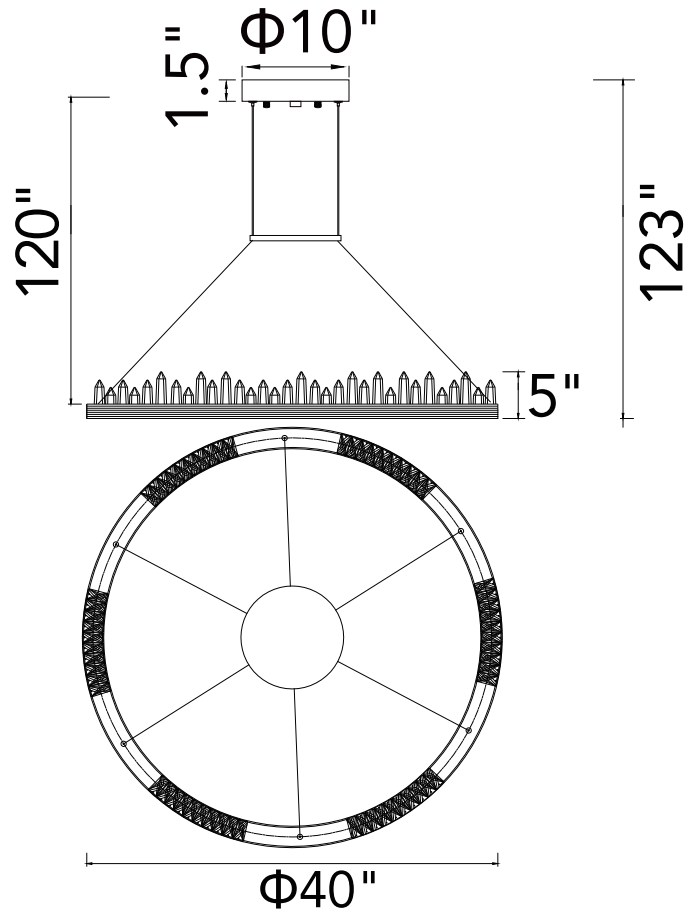

PROJECT: _____
 FIXTURE TYPE: _____
 LOCATION: _____
 CONTACT/PHONE: _____

Item	1218P40-613
Collection	AGASSIZ
Category	Chandelier
Finish	Polished Nickel
Glass	-----
Crystal	Clear
Acrylic	-----

Shade Color	-----
Min Assembled Height	18.5"
Max Assembled Height	126.5"
Width	40"
Length	-----
Extension Wall Mounts	-----
Input	120V AC,60HZ,AC

Lumens	4368
Light Source	Integrated LED
Bulb Info.	84W
Included	Yes
Dimmable	Yes
Colour Temp	4000K
Weight	48.5 Lbs

CWI Lighting
 140 Steelcase Rd W
 Markham, ON L3R 3J9
 Canada

CWI Lighting
 295 Fire Tower Dr
 Tonawanda, NY 14150
 USA