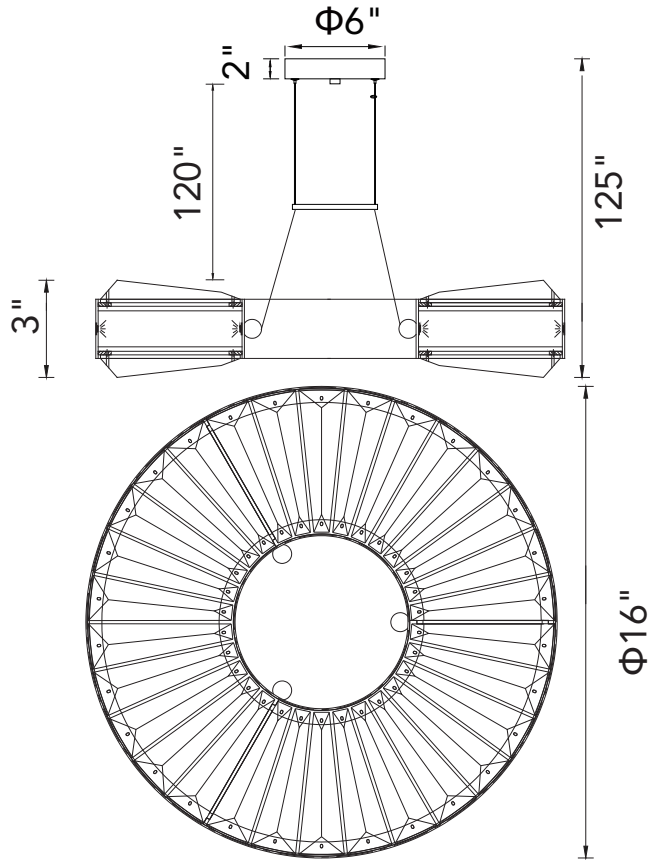

PROJECT: \_\_\_\_\_  
 FIXTURE TYPE: \_\_\_\_\_  
 LOCATION: \_\_\_\_\_  
 CONTACT/PHONE: \_\_\_\_\_

Item	1219P16-1-625
Collection	BJOUX
Category	Chandelier
Finish	Sun Gold
Glass	-----
Crystal	Clear
Acrylic	-----

Shade Color	-----
Min Assembled Height	17"
Max Assembled Height	125"
Width	16"
Length	-----
Extension Wall Mounts	-----
Input	120V AC,60HZ,AC

Lumens	1768
Light Source	Integrated LED
Bulb Info.	34W
Included	Yes
Dimmable	Yes
Colour Temp	3000K
Weight	13.23 Lbs