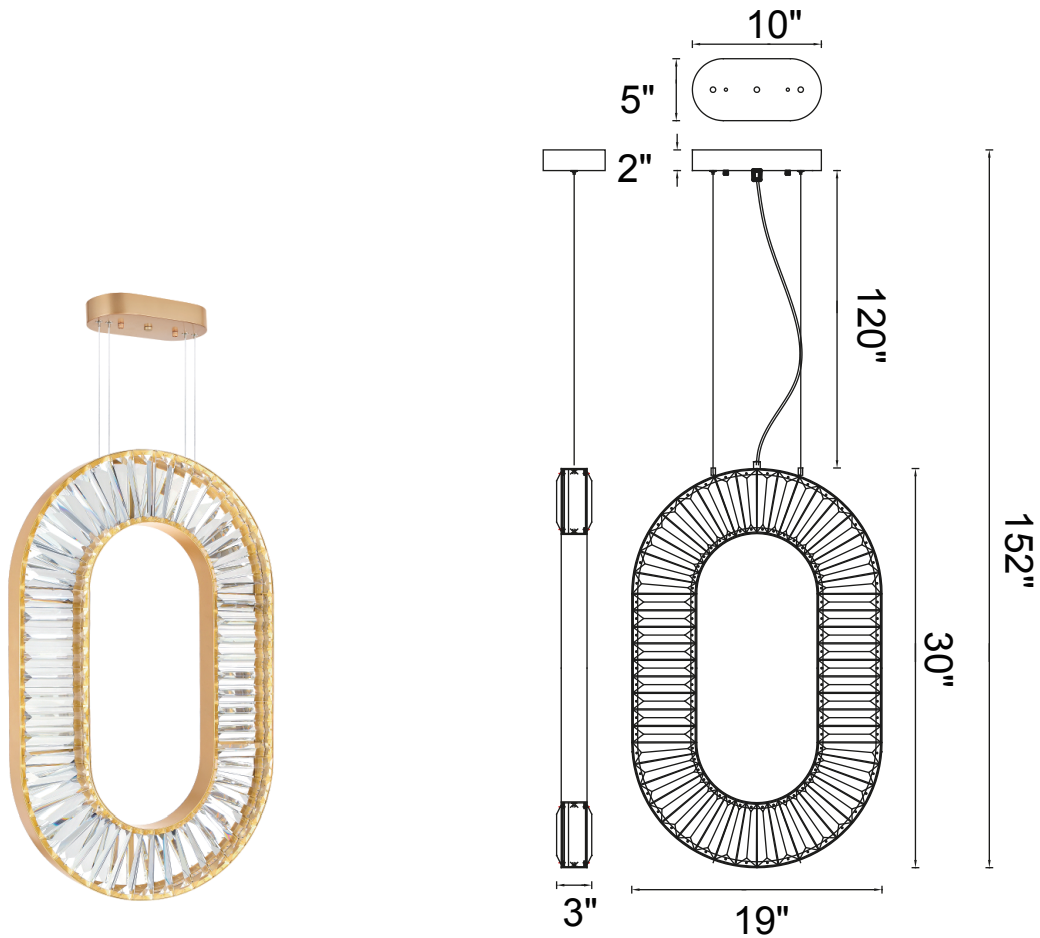

PROJECT: _____
 FIXTURE TYPE: _____
 LOCATION: _____
 CONTACT/PHONE: _____

Item	1219P19-1-625-O
Collection	BJOUX
Category	Chandelier
Finish	Sun Gold
Glass	-----
Crystal	Clear
Acrylic	-----

Shade Color	-----
Min Assembled Height	32"
Max Assembled Height	152"
Width	19"
Length	3"
Extension Wall Mounts	-----
Input	120V AC,60HZ,AC

Lumens	3640
Light Source	Integrated LED
Bulb Info.	70W
Included	Yes
Dimmable	Yes
Colour Temp	3000K
Weight	24.42 Lbs

CWI Lighting
 140 Steelcase Rd W
 Markham, ON L3R 3J9
 Canada

CWI Lighting
 295 Fire Tower Dr
 Tonawanda, NY 14150
 USA