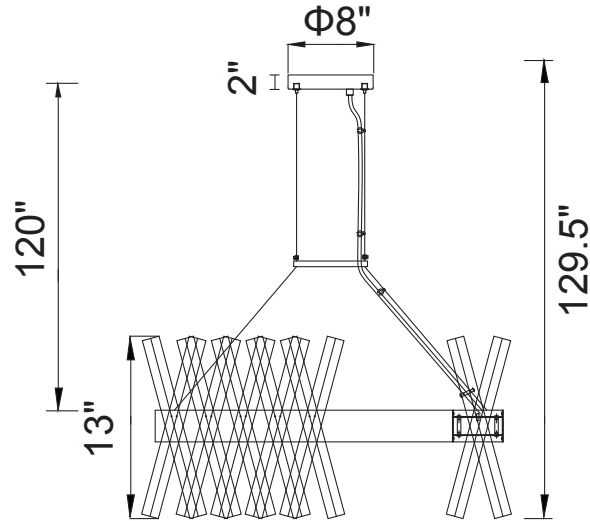

PROJECT: _____
 FIXTURE TYPE: _____
 LOCATION: _____
 CONTACT/PHONE: _____

Item	1220P24-601-C
Collection	GLACE
Category	Chandelier
Finish	Chrome
Glass	-----
Crystal	Clear
Acrylic	-----

Shade Color	-----
Min Assembled Height	27"
Max Assembled Height	135"
Width	24"
Length	-----
Extension Wall Mounts	-----
Input	120V AC,60HZ,AC

Lumens	2912
Light Source	Integrated LED
Bulb Info.	56W
Included	Yes
Dimmable	Yes
Colour Temp	3000K
Weight	39.6 Lbs

CWI Lighting
 140 Steelcase Rd W
 Markham, ON L3R 3J9
 Canada

CWI Lighting
 295 Fire Tower Dr
 Tonawanda, NY 14150
 USA