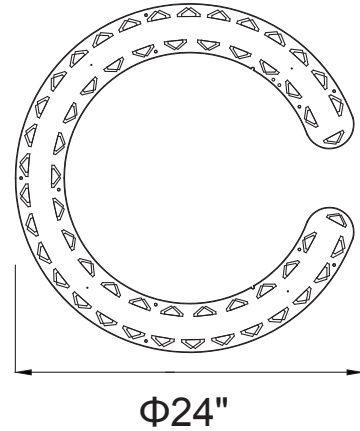

PROJECT: _____
 FIXTURE TYPE: _____
 LOCATION: _____
 CONTACT/PHONE: _____

Item	1220P24-601-C
Collection	GLACE
Category	Chandelier
Finish	Chrome
Glass	-----
Crystal	Clear
Acrylic	-----

Shade Color	-----
Min Assembled Height	27"
Max Assembled Height	135"
Width	24"
Length	-----
Extension Wall Mounts	-----
Input	120V AC,60HZ,AC

Lumens	2912
Light Source	Integrated LED
Bulb Info.	56W
Included	Yes
Dimmable	Yes
Colour Temp	3000K
Weight	39.6 Lbs

CWI Lighting
 140 Steelcase Rd W
 Markham, ON L3R 3J9
 Canada

CWI Lighting
 295 Fire Tower Dr
 Tonawanda, NY 14150
 USA