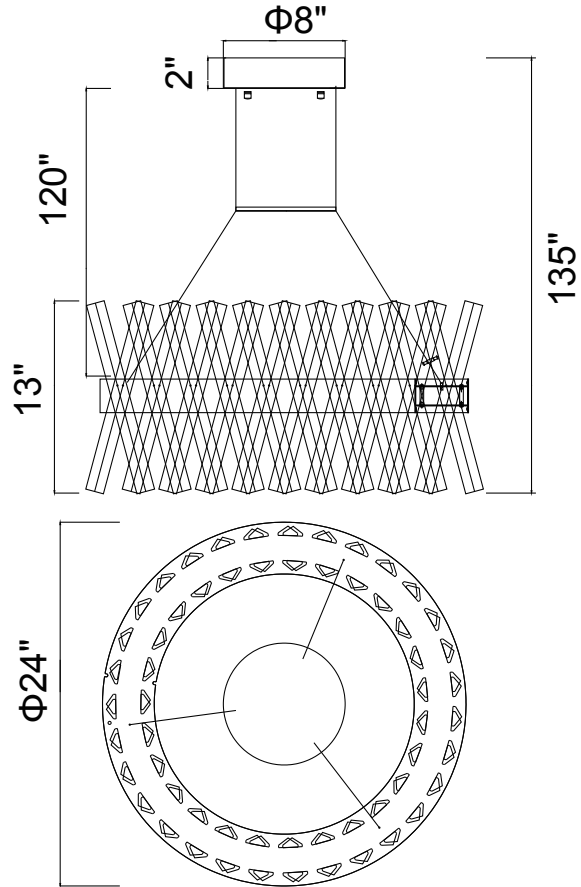

PROJECT: _____
 FIXTURE TYPE: _____
 LOCATION: _____
 CONTACT/PHONE: _____

Item	1220P24-601
Collection	GLACE
Category	Chandelier
Finish	Chrome
Glass	-----
Crystal	Clear
Acrylic	-----

Shade Color	-----
Min Assembled Height	27"
Max Assembled Height	135"
Width	24"
Length	-----
Extension Wall Mounts	-----
Input	120V AC,60HZ,AC

Lumens	2912
Light Source	Integrated LED
Bulb Info.	56W
Included	Yes
Dimmable	Yes
Colour Temp	3000K
Weight	41.89 Lbs

CWI Lighting
 140 Steelcase Rd W
 Markham, ON L3R 3J9
 Canada

CWI Lighting
 295 Fire Tower Dr
 Tonawanda, NY 14150
 USA