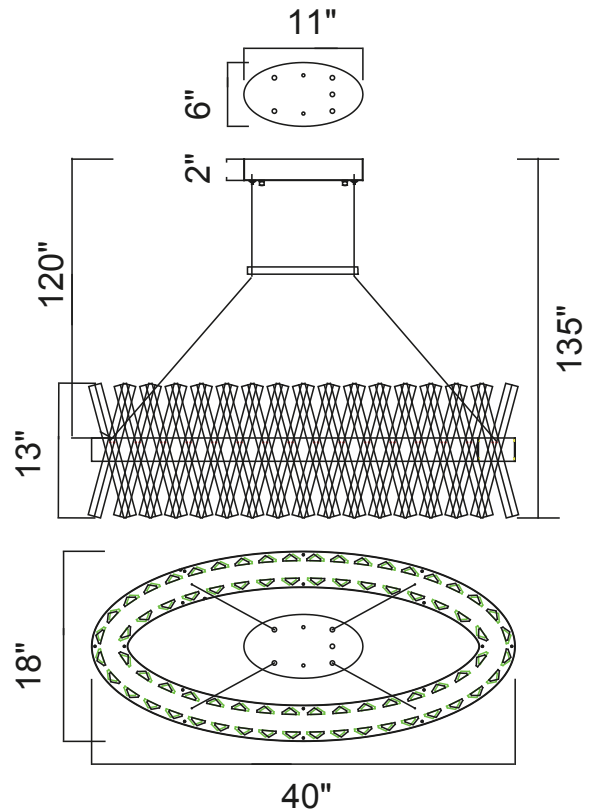

PROJECT: _____
 FIXTURE TYPE: _____
 LOCATION: _____
 CONTACT/PHONE: _____

Item	1220P40-601-O
Collection	GLACE
Category	Chandelier
Finish	Chrome
Glass	-----
Crystal	Clear
Acrylic	-----

Shade Color	-----
Min Assembled Height	27"
Max Assembled Height	135"
Width	40"
Length	18"
Extension Wall Mounts	-----
Input	120V AC,60HZ,AC

Lumens	4576
Light Source	Integrated LED
Bulb Info.	88W
Included	Yes
Dimmable	Yes
Colour Temp	3000K
Weight	48.5 Lbs

CWI Lighting
 140 Steelcase Rd W
 Markham, ON L3R 3J9
 Canada

CWI Lighting
 295 Fire Tower Dr
 Tonawanda, NY 14150
 USA