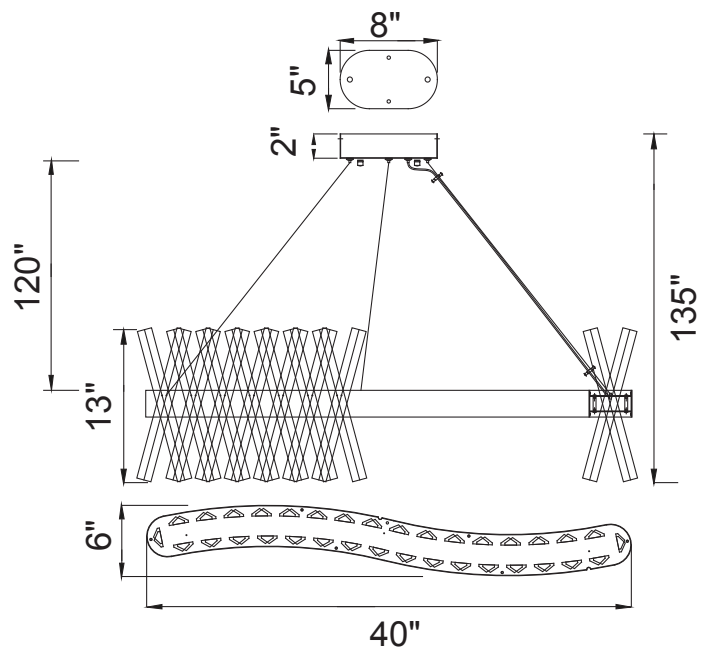

PROJECT: _____
 FIXTURE TYPE: _____
 LOCATION: _____
 CONTACT/PHONE: _____

Item	1220P40-601-S
Collection	GLACE
Category	Chandelier
Finish	Chrome
Glass	-----
Crystal	Clear
Acrylic	-----

Shade Color	-----
Min Assembled Height	27"
Max Assembled Height	135"
Width	40"
Length	6"
Extension Wall Mounts	-----
Input	120V AC,60HZ,AC

Lumens	2340
Light Source	Integrated LED
Bulb Info.	45W
Included	Yes
Dimmable	Yes
Colour Temp	3000K
Weight	23.15 Lbs

CWI Lighting
 140 Steelcase Rd W
 Markham, ON L3R 3J9
 Canada

CWI Lighting
 295 Fire Tower Dr
 Tonawanda, NY 14150
 USA