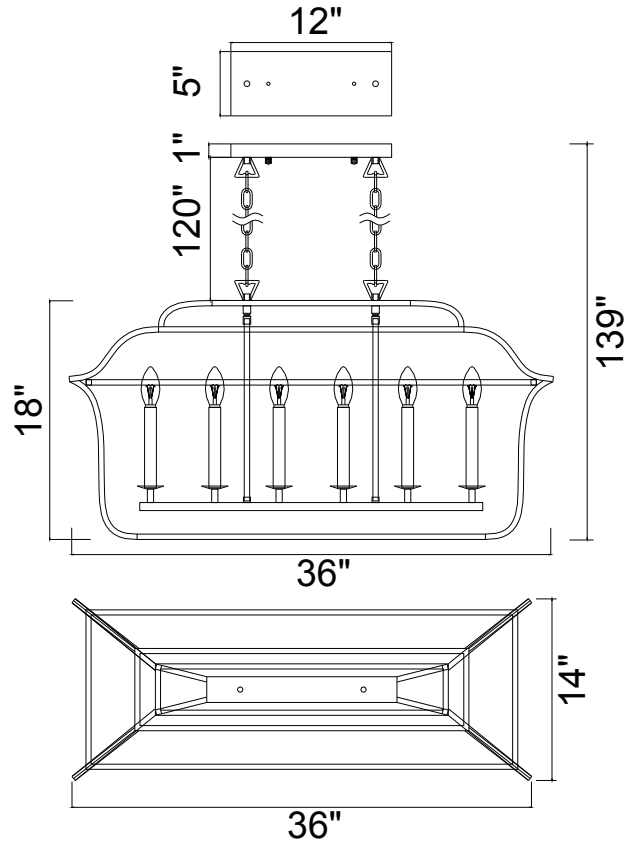

PROJECT: _____
 FIXTURE TYPE: _____
 LOCATION: _____
 CONTACT/PHONE: _____

Item	1223P36-6-602
Collection	TUDOR
Category	Chandelier
Finish	Satin Gold & Black
Glass	-----
Crystal	-----
Acrylic	-----

Shade Color	-----
Min Assembled Height	20"
Max Assembled Height	139"
Width	36"
Length	14"
Extension Wall Mounts	-----
Input	120V AC,60HZ,AC

Lumens	-----
Light Source	E12
Bulb Info.	6x60W
Included	-----
Dimmable	Yes
Colour Temp	-----
Weight	15.43 Lbs

CWI Lighting
 140 Steelcase Rd W
 Markham, ON L3R 3J9
 Canada

CWI Lighting
 295 Fire Tower Dr
 Tonawanda, NY 14150
 USA