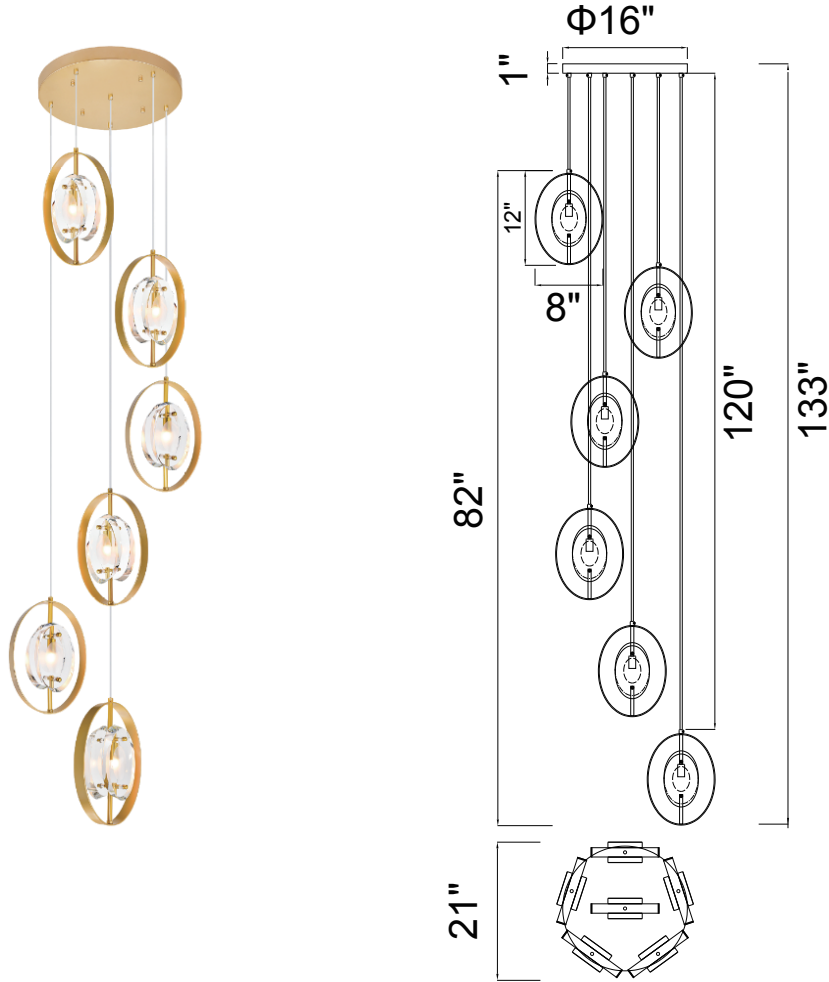

PROJECT: \_\_\_\_\_  
 FIXTURE TYPE: \_\_\_\_\_  
 LOCATION: \_\_\_\_\_  
 CONTACT/PHONE: \_\_\_\_\_

Item	1224P21-6-625
Collection	IRIS
Category	Pendant
Finish	Sun Gold
Glass	Clear
Crystal	-----
Acrylic	-----

Shade Color	-----
Min Assembled Height	83"
Max Assembled Height	133"
Width	21"
Length	-----
Extension Wall Mounts	-----
Input	120V AC,60HZ,AC

Lumens	-----
Light Source	G9
Bulb Info.	6x40W
Included	-----
Dimmable	Yes
Colour Temp	-----
Weight	36.0 Lbs