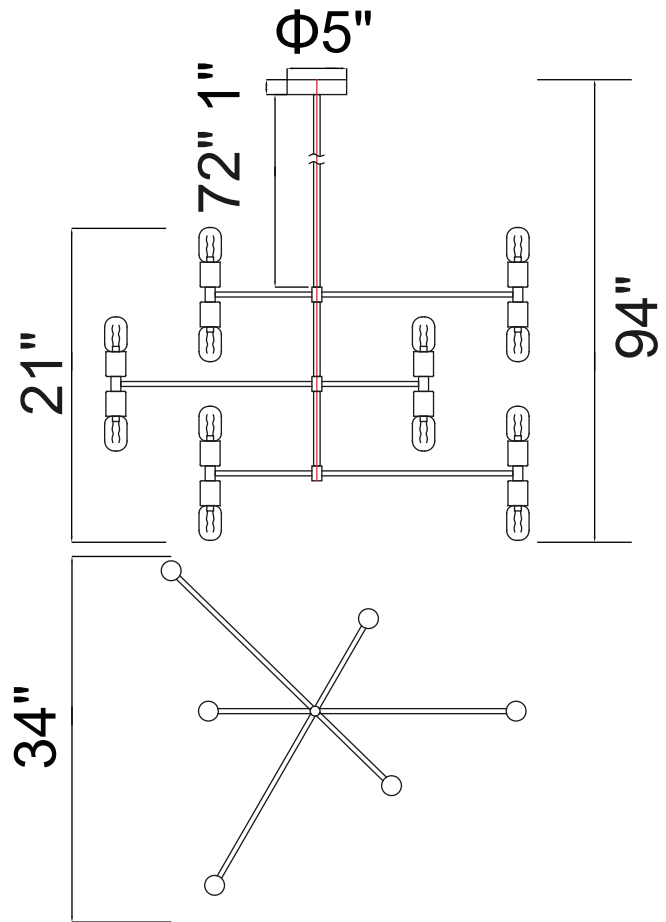

PROJECT: _____
 FIXTURE TYPE: _____
 LOCATION: _____
 CONTACT/PHONE: _____

Item	1227P34-12-169
Collection	HAND CRANK
Category	Chandelier
Finish	Medallion Gold
Glass	-----
Crystal	-----
Acrylic	-----

Shade Color	-----
Min Assembled Height	26"
Max Assembled Height	94"
Width	34"
Length	-----
Extension Wall Mounts	-----
Input	120V AC,60HZ,AC

Lumens	-----
Light Source	E26
Bulb Info.	12 x 60 W
Included	-----
Dimmable	Yes
Colour Temp	-----
Weight	12.13 Lbs

CWI Lighting
 140 Steelcase Rd W
 Markham, ON L3R 3J9
 Canada

CWI Lighting
 295 Fire Tower Dr
 Tonawanda, NY 14150
 USA