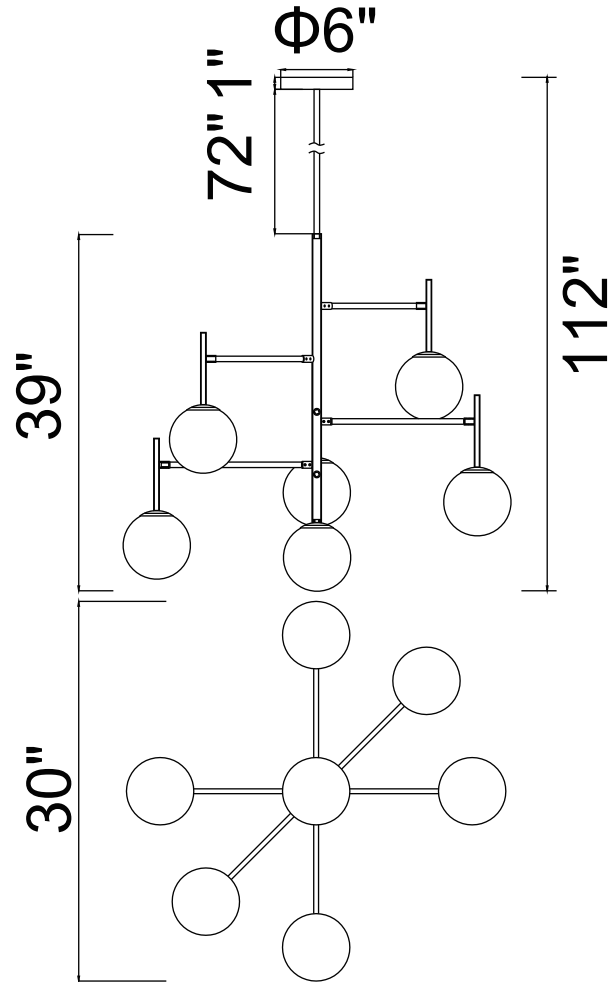

PROJECT: _____
 FIXTURE TYPE: _____
 LOCATION: _____
 CONTACT/PHONE: _____

Item	1228P36-7-169
Collection	TOURCH
Category	Chandelier
Finish	Medallion Gold
Glass	Frosted
Crystal	-----
Acrylic	-----

Shade Color	-----
Min Assembled Height	40"
Max Assembled Height	112"
Width	30"
Length	-----
Extension Wall Mounts	-----
Input	120V AC,60HZ,AC

Lumens	-----
Light Source	G9
Bulb Info.	7 x 5W
Included	-----
Dimmable	Yes
Colour Temp	-----
Weight	12.6 Lbs

CWI Lighting
 140 Steelcase Rd W
 Markham, ON L3R 3J9
 Canada

CWI Lighting
 295 Fire Tower Dr
 Tonawanda, NY 14150
 USA