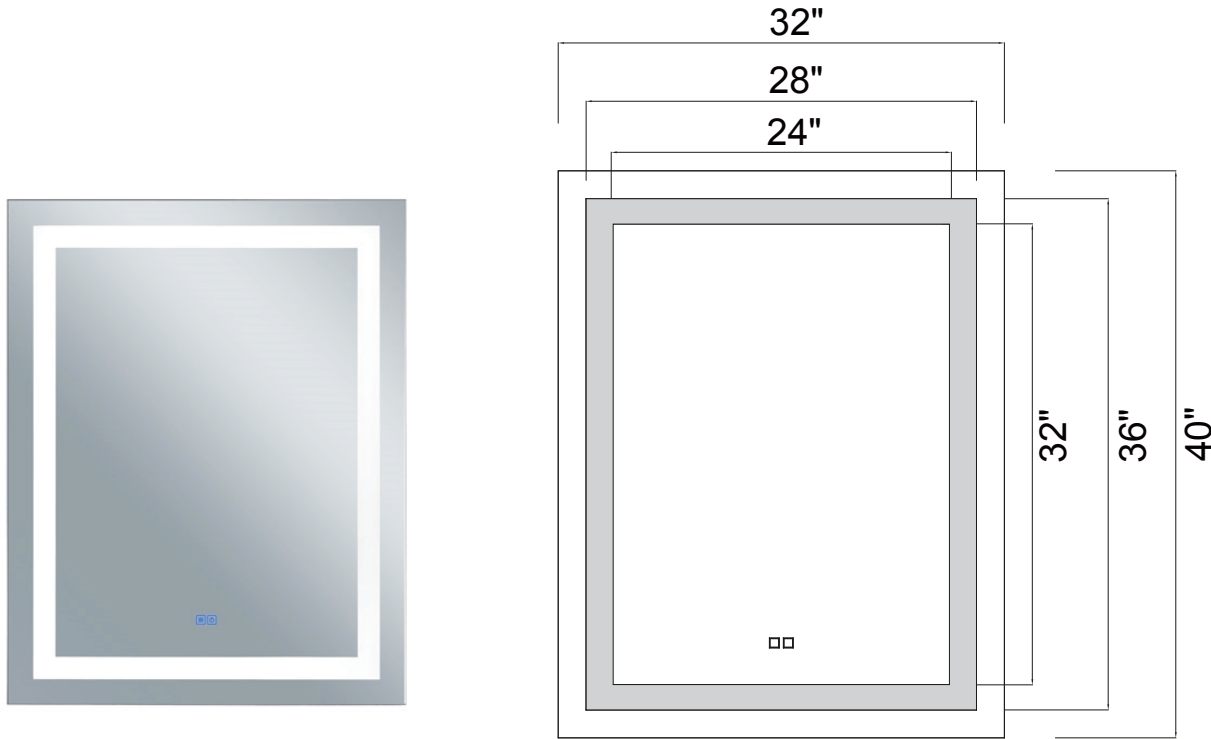

PROJECT: _____
 FIXTURE TYPE: _____
 LOCATION: _____
 CONTACT/PHONE: _____

Mirror can not turn on/off from a wall switch

Item	1232W32-40-A	Shade Color	-----	Lumens	1196
Collection	ABRIL	Min Assembled Height	40"	Light Source	Integrated LED
Category	Mirror	Max Assembled Height	40"	Bulb Info.	23W
Finish	White	Width	32"	Included	Yes
Glass	Clear	Length	2"	Dimmable	Yes
Crystal	-----	Extension Wall Mounts	2"	Colour Temp	3000\4000\6000K
Acrylic	-----	Input	120V AC,60HZ,AC	Weight	63.93 Lbs