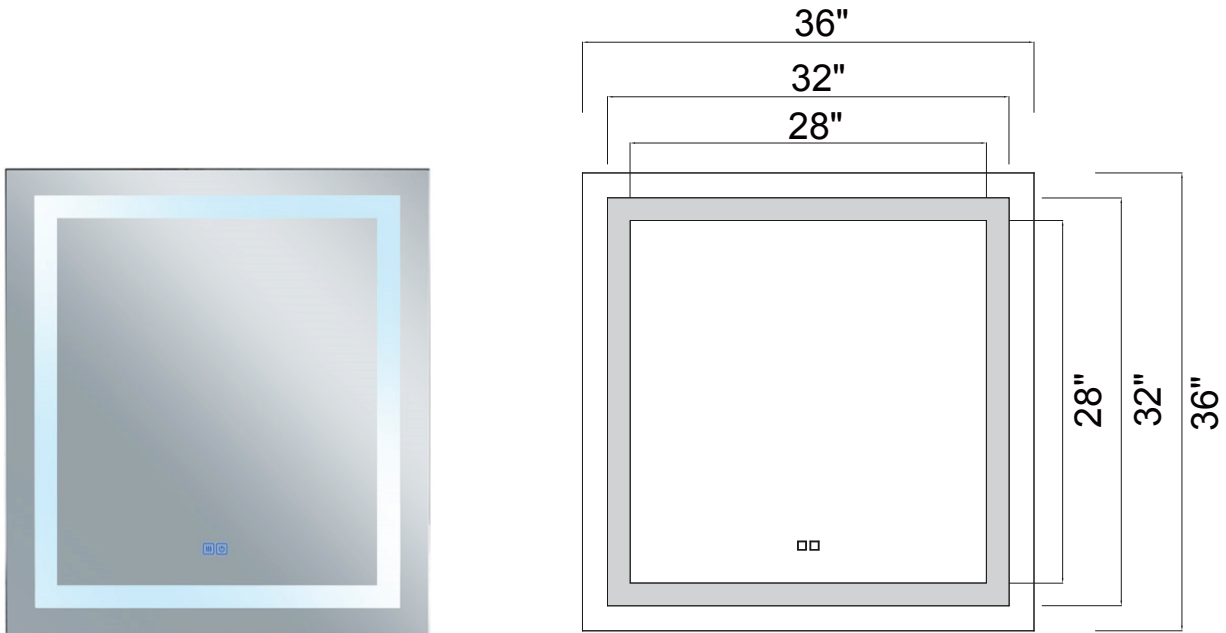

PROJECT: _____
 FIXTURE TYPE: _____
 LOCATION: _____
 CONTACT/PHONE: _____

Mirror can not turn on/off from a wall switch

Item	1232W36-36-A	Shade Color	-----	Lumens	1196
Collection	ABRIL	Min Assembled Height	36"	Light Source	Integrated LED
Category	Mirror	Max Assembled Height	36"	Bulb Info.	23W
Finish	White	Width	36"	Included	Yes
Glass	Clear	Length	2"	Dimmable	Yes
Crystal	-----	Extension Wall Mounts	2"	Colour Temp	3000\4000\6000K
Acrylic	-----	Input	120V AC,60HZ,AC	Weight	38.7 Lbs