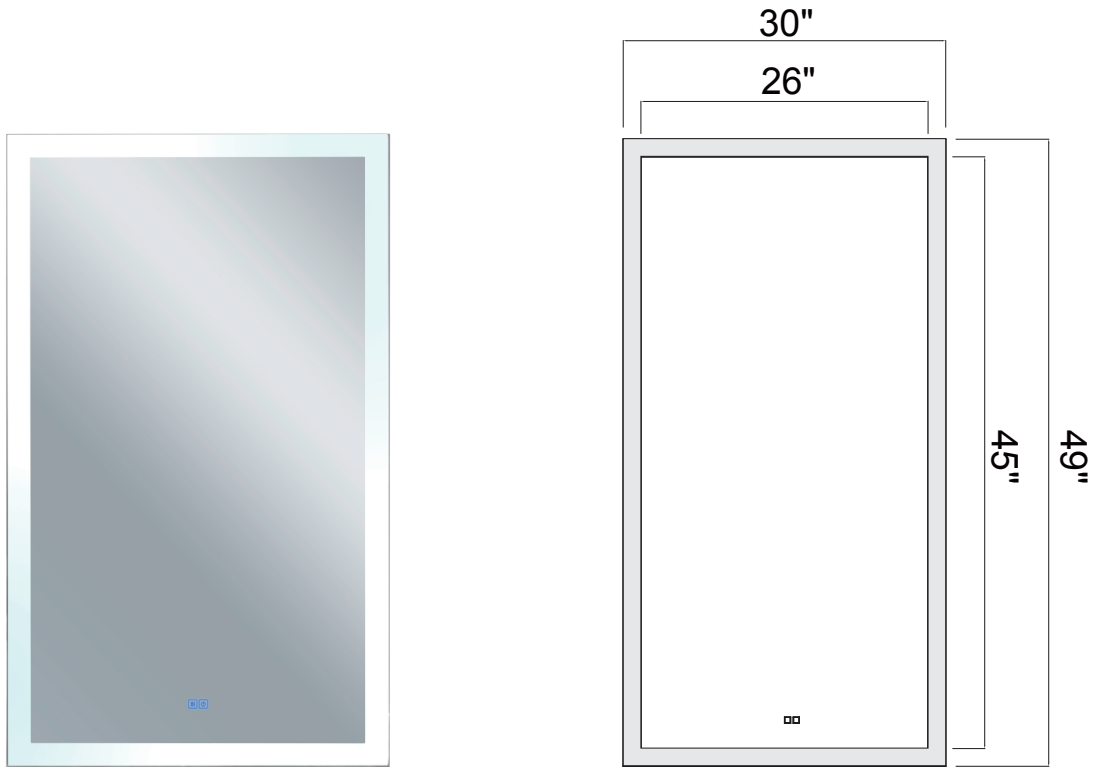

PROJECT: _____
 FIXTURE TYPE: _____
 LOCATION: _____
 CONTACT/PHONE: _____

Mirror can not turn on/off from a wall switch

Item	1233W30-49	Shade Color	-----	Lumens	1300
Collection	ABIGAIL	Min Assembled Height	49"	Light Source	Integrated LED
Category	Mirror	Max Assembled Height	49"	Bulb Info.	25W
Finish	White	Width	30"	Included	Yes
Glass	Clear	Length	2"	Dimmable	Yes
Crystal	-----	Extension Wall Mounts	2"	Colour Temp	3000\4000\6000K
Acrylic	-----	Input	120V AC,60HZ,AC	Weight	44.0 Lbs