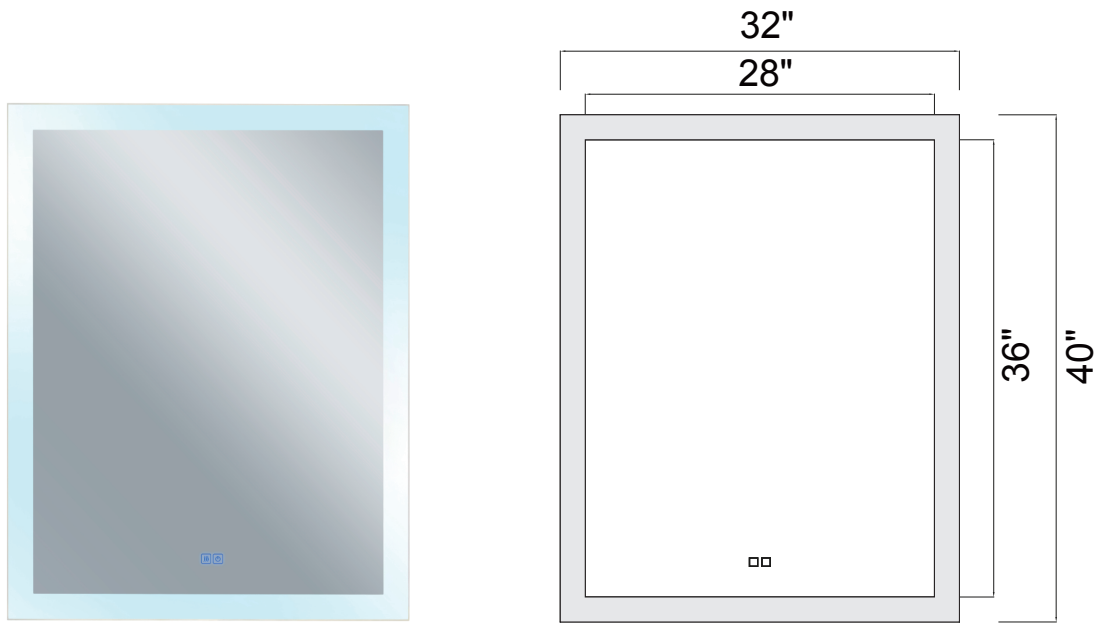

PROJECT: _____
 FIXTURE TYPE: _____
 LOCATION: _____
 CONTACT/PHONE: _____

Mirror can not turn on/off from a wall switch

Item	1233W32-40	Shade Color	-----	Lumens	1248
Collection	ABIGAIL	Min Assembled Height	40"	Light Source	Integrated LED
Category	Mirror	Max Assembled Height	40"	Bulb Info.	24W
Finish	White	Width	32"	Included	Yes
Glass	Clear	Length	2"	Dimmable	Yes
Crystal	-----	Extension Wall Mounts	2"	Colour Temp	3000\4000\6000K
Acrylic	-----	Input	120V AC,60HZ,AC	Weight	43.2 Lbs