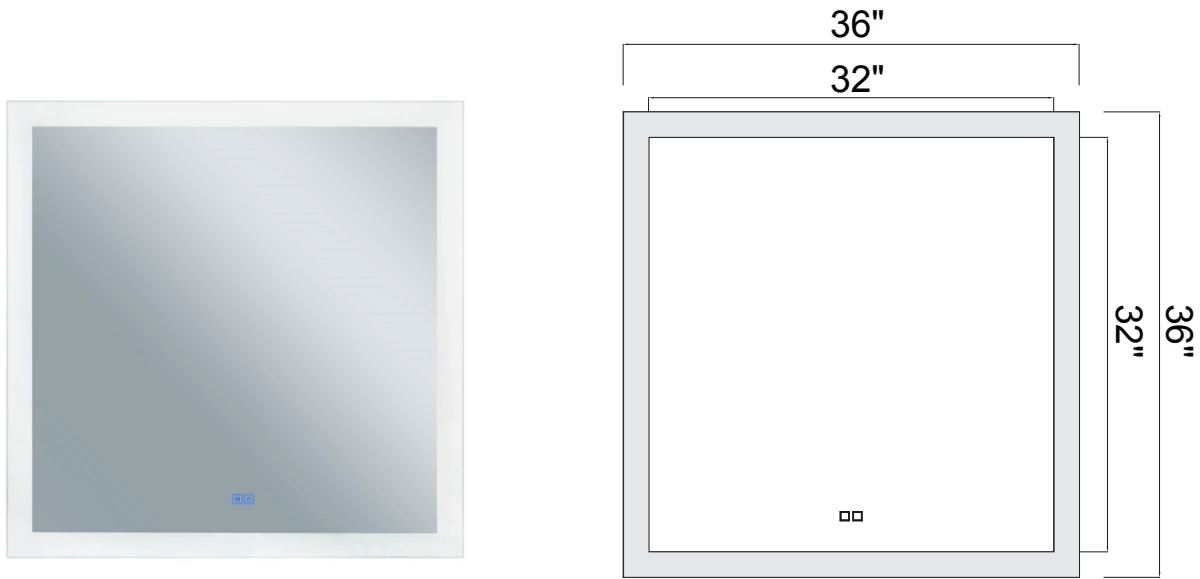

PROJECT: _____
 FIXTURE TYPE: _____
 LOCATION: _____
 CONTACT/PHONE: _____

Mirror can not turn on/off from a wall switch

Item	1233W36-36	Shade Color	-----	Lumens	1248
Collection	ABIGAIL	Min Assembled Height	36"	Light Source	Integrated LED
Category	Mirror	Max Assembled Height	36"	Bulb Info.	24W
Finish	White	Width	36"	Included	Yes
Glass	Clear	Length	2"	Dimmable	Yes
Crystal	-----	Extension Wall Mounts	2"	Colour Temp	3000\4000\6000K
Acrylic	-----	Input	120V AC,60HZ,AC	Weight	36.0 Lbs