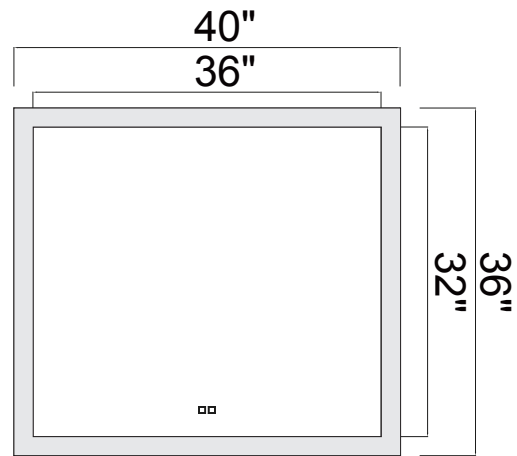

PROJECT: _____
 FIXTURE TYPE: _____
 LOCATION: _____
 CONTACT/PHONE: _____

Mirror can not turn on/off from a wall switch

Item	1233W40-36	Shade Color	-----	Lumens	988
Collection	ABIGAIL	Min Assembled Height	36"	Light Source	Integrated LED
Category	Mirror	Max Assembled Height	36"	Bulb Info.	19W
Finish	White	Width	40"	Included	Yes
Glass	Clear	Length	2"	Dimmable	Yes
Crystal	-----	Extension Wall Mounts	2"	Colour Temp	3000\4000\6000K
Acrylic	-----	Input	120V AC,60HZ,AC	Weight	35.27 Lbs