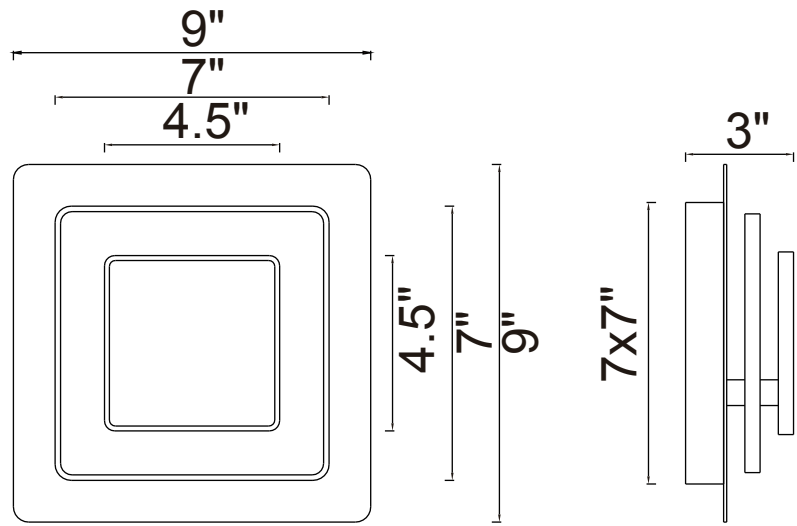

PROJECT: \_\_\_\_\_  
 FIXTURE TYPE: \_\_\_\_\_  
 LOCATION: \_\_\_\_\_  
 CONTACT/PHONE: \_\_\_\_\_

|            |             |
|------------|-------------|
| Item       | 1238W9-103  |
| Collection | PRIVATE I   |
| Category   | Wall Light  |
| Finish     | Matte White |
| Glass      | -----       |
| Crystal    | -----       |
| Acrylic    | Frosted     |

|                       |                 |
|-----------------------|-----------------|
| Shade Color           | -----           |
| Min Assembled Height  | 9"              |
| Max Assembled Height  | -----           |
| Width                 | 9"              |
| Length                | -----           |
| Extension Wall Mounts | 3"              |
| Input                 | 120V AC,60HZ,AC |