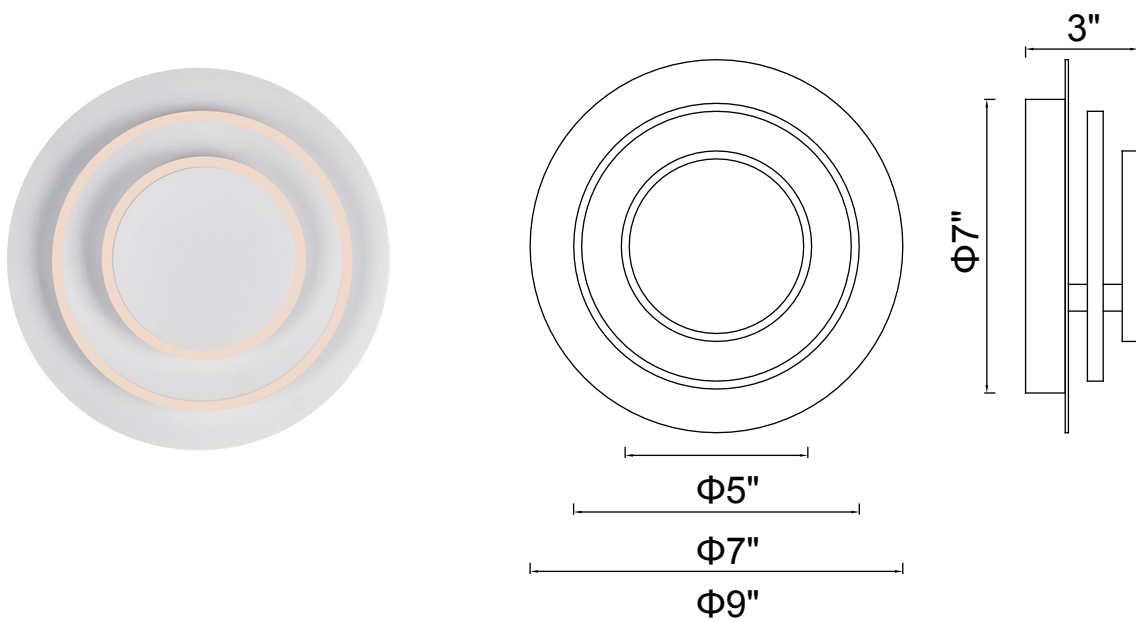

PROJECT: _____
 FIXTURE TYPE: _____
 LOCATION: _____
 CONTACT/PHONE: _____

Item	1239W9-103	Shade Color	-----	Lumens	416
Collection	Private I	Min Assembled Height	9"	Light Source	Integrated LED
Category	Wall Light	Max Assembled Height	-----	Bulb Info.	8W
Finish	Matte White	Width	9"	Included	Yes
Glass	-----	Length	-----	Dimmable	Yes
Crystal	-----	Extension Wall Mounts	3"	Colour Temp	3000
Acrylic	Frosted	Input	120V AC,60HZ,AC	Weight	2.86 Lbs