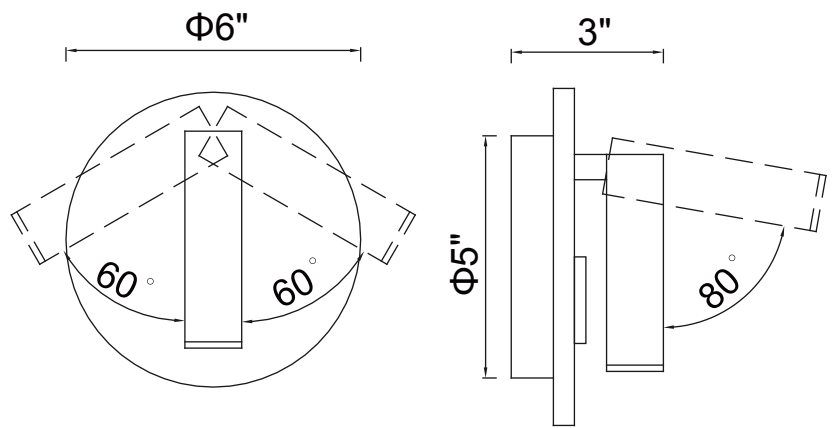

PROJECT: _____
 FIXTURE TYPE: _____
 LOCATION: _____
 CONTACT/PHONE: _____

Item	1241W6-103
Collection	Private I
Category	Wall Light
Finish	Matte White
Glass	-----
Crystal	-----
Acrylic	Frosted

Shade Color	-----
Min Assembled Height	5"
Max Assembled Height	-----
Width	6"
Length	-----
Extension Wall Mounts	3"
Input	120V AC,60HZ,AC

Lumens	260
Light Source	Integrated LED
Bulb Info.	5W
Included	Yes
Dimmable	Yes
Colour Temp	3000
Weight	0.66 Lbs

CWI Lighting
 140 Steelcase Rd W
 Markham, ON L3R 3J9
 Canada

CWI Lighting
 295 Fire Tower Dr
 Tonawanda, NY 14150
 USA