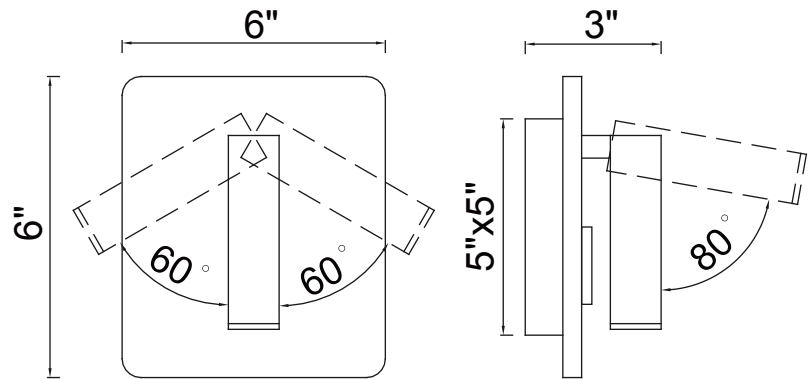

PROJECT: _____
 FIXTURE TYPE: _____
 LOCATION: _____
 CONTACT/PHONE: _____

Item	1242W6-101
Collection	Private I
Category	Wall Light
Finish	Matte Black
Glass	-----
Crystal	-----
Acrylic	Frosted

Shade Color	-----
Min Assembled Height	6"
Max Assembled Height	-----
Width	6"
Length	-----
Extension Wall Mounts	3"
Input	120V AC,60HZ,AC

Lumens	312
Light Source	Integrated LED
Bulb Info.	6W
Included	Yes
Dimmable	Yes
Colour Temp	3000
Weight	0.11 Lbs

CWI Lighting
 140 Steelcase Rd W
 Markham, ON L3R 3J9
 Canada

CWI Lighting
 295 Fire Tower Dr
 Tonawanda, NY 14150
 USA