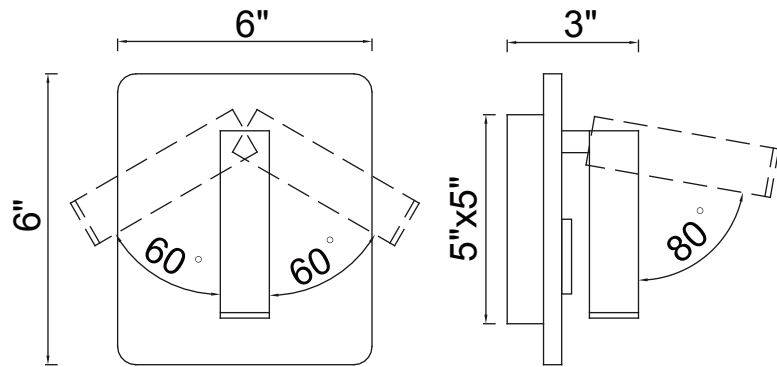

PROJECT: _____
 FIXTURE TYPE: _____
 LOCATION: _____
 CONTACT/PHONE: _____

Item	1242W6-103
Collection	Private I
Category	Wall Light
Finish	Matte White
Glass	-----
Crystal	-----
Acrylic	Frosted

Shade Color	-----
Min Assembled Height	6"
Max Assembled Height	-----
Width	6"
Length	-----
Extension Wall Mounts	3"
Input	120V AC,60HZ,AC

Lumens	312
Light Source	Integrated LED
Bulb Info.	6W
Included	Yes
Dimmable	Yes
Colour Temp	3000
Weight	0.11 Lbs

CWI Lighting
 140 Steelcase Rd W
 Markham, ON L3R 3J9
 Canada

CWI Lighting
 295 Fire Tower Dr
 Tonawanda, NY 14150
 USA