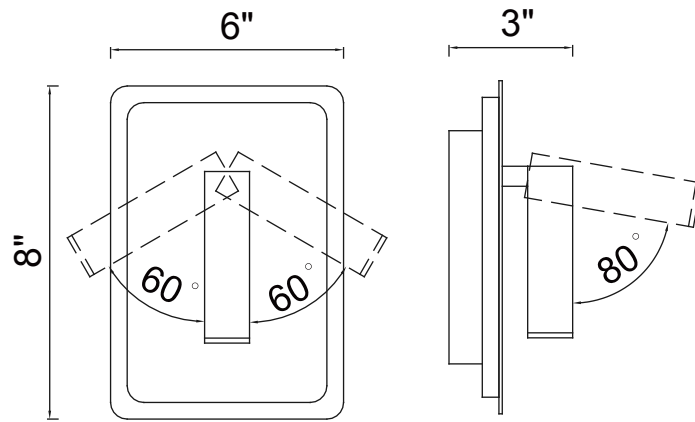

PROJECT: _____
 FIXTURE TYPE: _____
 LOCATION: _____
 CONTACT/PHONE: _____

Item	1243W6-103
Collection	Private I
Category	Wall Light
Finish	Matte White
Glass	-----
Crystal	-----
Acrylic	Frosted

Shade Color	-----
Min Assembled Height	8"
Max Assembled Height	-----
Width	6"
Length	-----
Extension Wall Mounts	3"
Input	120V AC,60HZ,AC

Lumens	312
Light Source	Integrated LED
Bulb Info.	6W
Included	Yes
Dimmable	Yes
Colour Temp	3000
Weight	0.11 Lbs

CWI Lighting
 140 Steelcase Rd W
 Markham, ON L3R 3J9
 Canada

CWI Lighting
 295 Fire Tower Dr
 Tonawanda, NY 14150
 USA