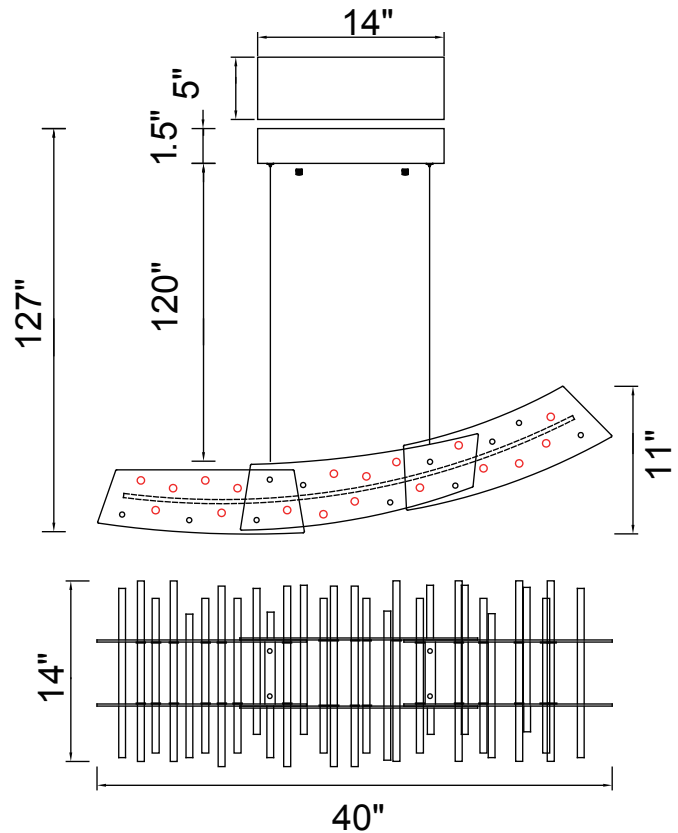

PROJECT: _____
 FIXTURE TYPE: _____
 LOCATION: _____
 CONTACT/PHONE: _____

Item	1244P40-101
Collection	Gondola
Category	Chandelier
Finish	Black & Satin Gold
Glass	-----
Crystal	Clear
Acrylic	-----

Shade Color	-----
Min Assembled Height	25"
Max Assembled Height	127"
Width	40"
Length	14"
Extension Wall Mounts	-----
Input	120V AC,60HZ,AC

Lumens	1040
Light Source	Integrated LED
Bulb Info.	20W
Included	Yes
Dimmable	Yes
Colour Temp	3000
Weight	20.02 Lbs

CWI Lighting
 140 Steelcase Rd W
 Markham, ON L3R 3J9
 Canada

CWI Lighting
 295 Fire Tower Dr
 Tonawanda, NY 14150
 USA