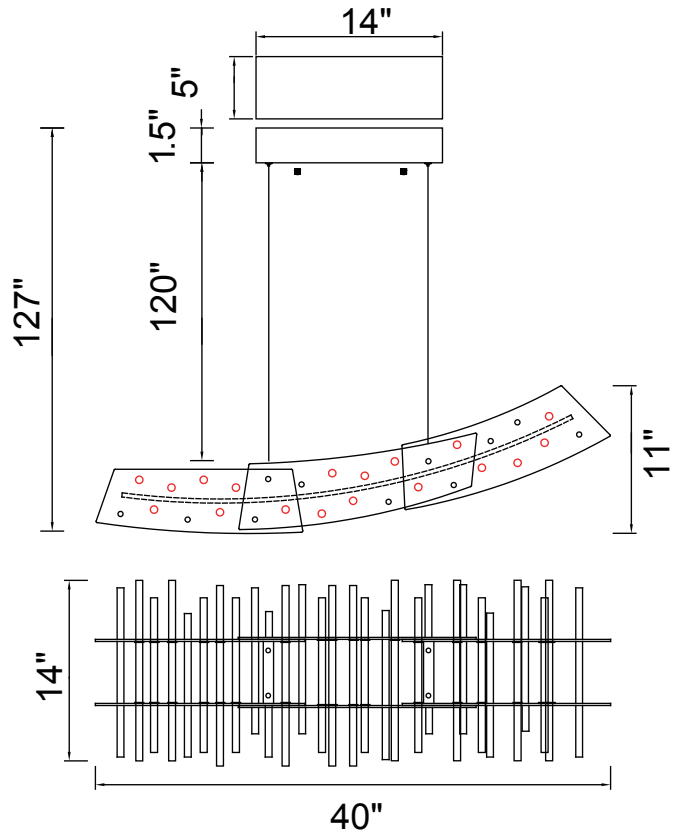

PROJECT: _____
 FIXTURE TYPE: _____
 LOCATION: _____
 CONTACT/PHONE: _____

Item	1244P40-602
Collection	Gondola
Category	Chandelier
Finish	Satin Gold
Glass	-----
Crystal	Clear
Acrylic	-----

Shade Color	-----
Min Assembled Height	25"
Max Assembled Height	127"
Width	40"
Length	14"
Extension Wall Mounts	-----
Input	120V AC,60HZ,AC

Lumens	1040
Light Source	Integrated LED
Bulb Info.	20W
Included	Yes
Dimmable	Yes
Colour Temp	3000
Weight	20.02 Lbs

CWI Lighting
 140 Steelcase Rd W
 Markham, ON L3R 3J9
 Canada

CWI Lighting
 295 Fire Tower Dr
 Tonawanda, NY 14150
 USA