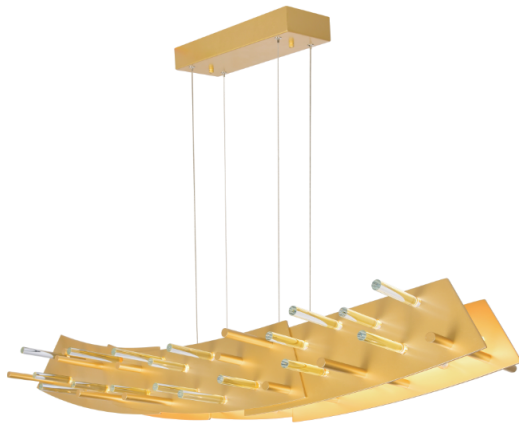

PROJECT: _____
 FIXTURE TYPE: _____
 LOCATION: _____
 CONTACT/PHONE: _____

Item	1244P40-602
Collection	Gondola
Category	Chandelier
Finish	Satin Gold
Glass	-----
Crystal	Clear
Acrylic	-----

Shade Color	-----
Min Assembled Height	25"
Max Assembled Height	127"
Width	40"
Length	14"
Extension Wall Mounts	-----
Input	120V AC,60HZ,AC

Lumens	1040
Light Source	Integrated LED
Bulb Info.	20W
Included	Yes
Dimmable	Yes
Colour Temp	3000
Weight	20.02 Lbs

CWI Lighting
 140 Steelcase Rd W
 Markham, ON L3R 3J9
 Canada

CWI Lighting
 295 Fire Tower Dr
 Tonawanda, NY 14150
 USA