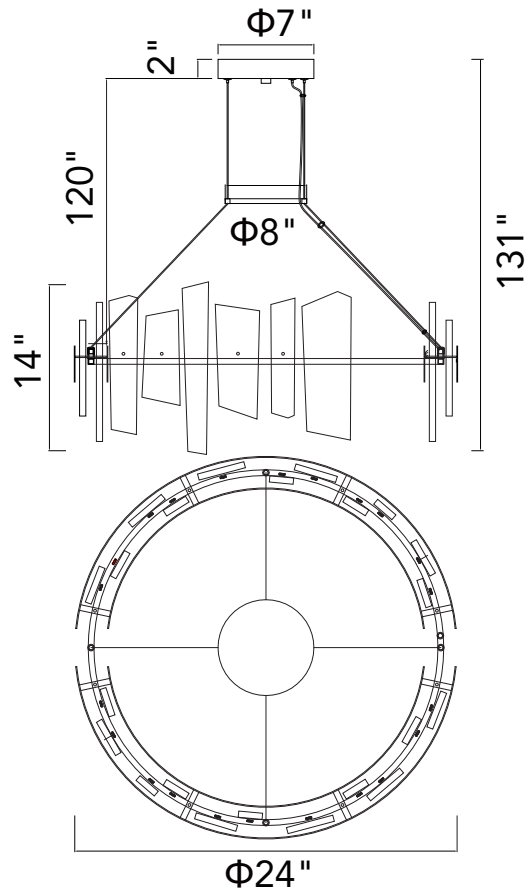

PROJECT: _____
 FIXTURE TYPE: _____
 LOCATION: _____
 CONTACT/PHONE: _____

Item	1246P24-602-A
Collection	GUADIANA
Category	Chandelier
Finish	Satin Gold
Glass	Artisanal Glass
Crystal	-----
Acrylic	-----

Shade Color	-----
Min Assembled Height	28"
Max Assembled Height	131"
Width	24"
Length	-----
Extension Wall Mounts	-----
Input	120V AC,60HZ,AC

Lumens	1820
Light Source	Integrated LED
Bulb Info.	35W
Included	Yes
Dimmable	Yes
Colour Temp	3000
Weight	33.07 Lbs