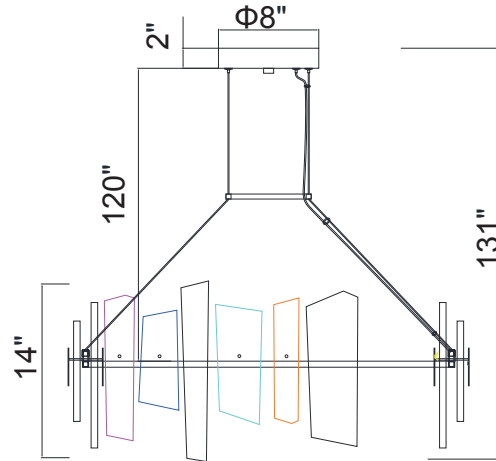

PROJECT: \_\_\_\_\_  
 FIXTURE TYPE: \_\_\_\_\_  
 LOCATION: \_\_\_\_\_  
 CONTACT/PHONE: \_\_\_\_\_

Item	1246P32-101
Collection	GUADIANA
Category	Chandelier
Finish	Black & Satin Gold
Glass	Artisanal Glass
Crystal	-----
Acrylic	-----

Shade Color	-----
Min Assembled Height	28"
Max Assembled Height	131"
Width	32"
Length	-----
Extension Wall Mounts	-----
Input	120V AC,60HZ,AC

Lumens	2496
Light Source	Integrated LED
Bulb Info.	48W
Included	Yes
Dimmable	Yes
Colour Temp	3000
Weight	47.4 Lbs