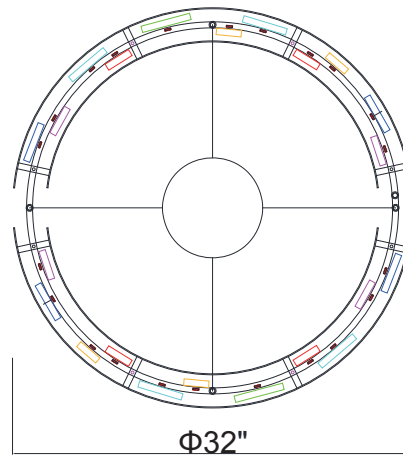

PROJECT: \_\_\_\_\_  
 FIXTURE TYPE: \_\_\_\_\_  
 LOCATION: \_\_\_\_\_  
 CONTACT/PHONE: \_\_\_\_\_

Item	1246P32-101
Collection	GUADIANA
Category	Chandelier
Finish	Black & Satin Gold
Glass	Artisanal Glass
Crystal	-----
Acrylic	-----

Shade Color	-----
Min Assembled Height	28"
Max Assembled Height	131"
Width	32"
Length	-----
Extension Wall Mounts	-----
Input	120V AC,60HZ,AC

Lumens	2496
Light Source	Integrated LED
Bulb Info.	48W
Included	Yes
Dimmable	Yes
Colour Temp	3000
Weight	47.4 Lbs