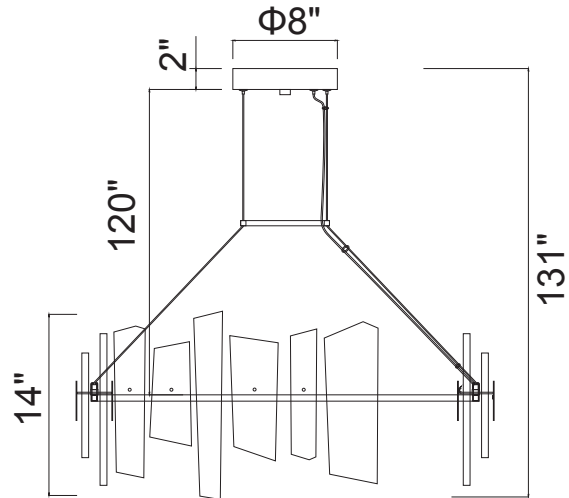

PROJECT: \_\_\_\_\_  
 FIXTURE TYPE: \_\_\_\_\_  
 LOCATION: \_\_\_\_\_  
 CONTACT/PHONE: \_\_\_\_\_

Item	1246P32-602
Collection	GUADIANA
Category	Chandelier
Finish	Satin Gold
Glass	Artisanal Glass
Crystal	-----
Acrylic	-----

Shade Color	-----
Min Assembled Height	28"
Max Assembled Height	131"
Width	32"
Length	-----
Extension Wall Mounts	-----
Input	120V AC,60HZ,AC

Lumens	2496
Light Source	Integrated LED
Bulb Info.	48W
Included	Yes
Dimmable	Yes
Colour Temp	3000
Weight	47.4 Lbs