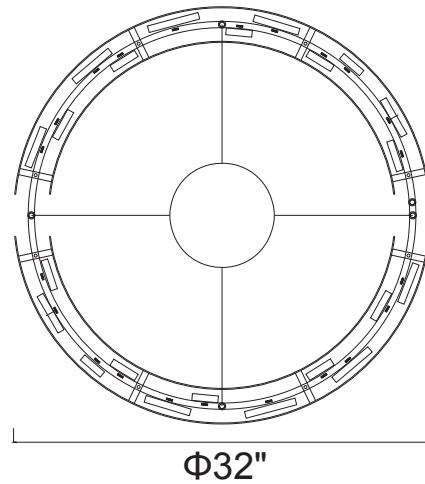

PROJECT: \_\_\_\_\_  
 FIXTURE TYPE: \_\_\_\_\_  
 LOCATION: \_\_\_\_\_  
 CONTACT/PHONE: \_\_\_\_\_

Item	1246P32-602
Collection	GUADIANA
Category	Chandelier
Finish	Satin Gold
Glass	Artisanal Glass
Crystal	-----
Acrylic	-----

Shade Color	-----
Min Assembled Height	28"
Max Assembled Height	131"
Width	32"
Length	-----
Extension Wall Mounts	-----
Input	120V AC,60HZ,AC

Lumens	2496
Light Source	Integrated LED
Bulb Info.	48W
Included	Yes
Dimmable	Yes
Colour Temp	3000
Weight	47.4 Lbs