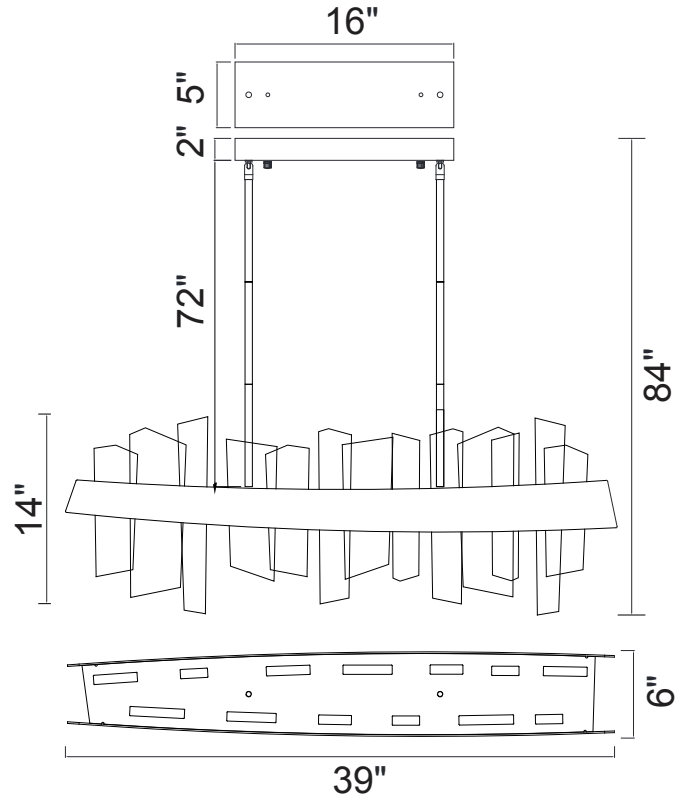

PROJECT: _____
 FIXTURE TYPE: _____
 LOCATION: _____
 CONTACT/PHONE: _____

Item	1246P39-101
Collection	GUADIANA
Category	Chandelier
Finish	Black & Satin Gold
Glass	Artisanal Glass
Crystal	-----
Acrylic	-----

Shade Color	-----
Min Assembled Height	20"
Max Assembled Height	84"
Width	39"
Length	6"
Extension Wall Mounts	-----
Input	120V AC,60HZ,AC

Lumens	1976
Light Source	Integrated LED
Bulb Info.	38W
Included	Yes
Dimmable	Yes
Colour Temp	3000
Weight	36.38 Lbs