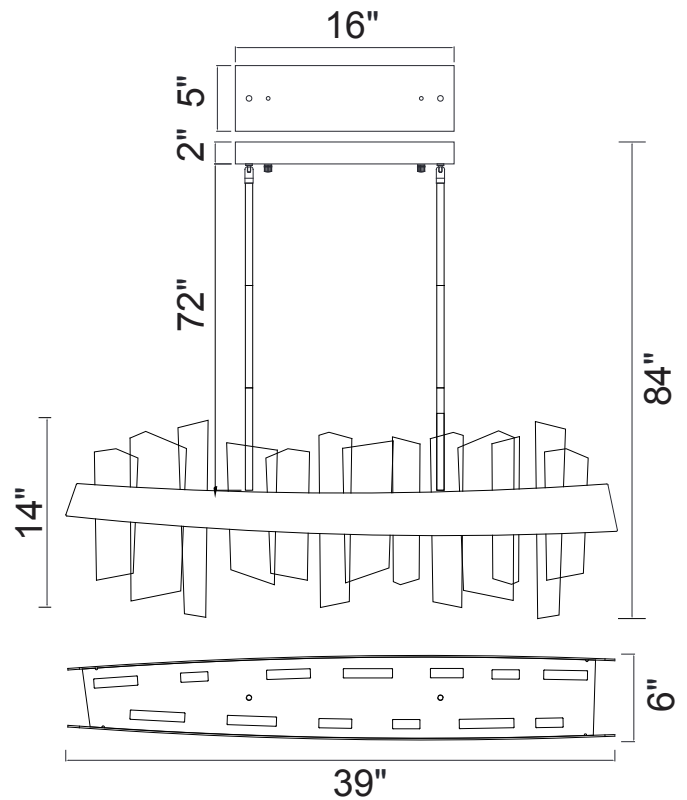

PROJECT: _____
 FIXTURE TYPE: _____
 LOCATION: _____
 CONTACT/PHONE: _____

Item	1246P39-602
Collection	GUADIANA
Category	Chandelier
Finish	Satin Gold
Glass	Artisanal Glass
Crystal	-----
Acrylic	-----

Shade Color	-----
Min Assembled Height	20"
Max Assembled Height	84"
Width	39"
Length	6"
Extension Wall Mounts	-----
Input	120V AC,60HZ,AC

Lumens	1976
Light Source	Integrated LED
Bulb Info.	38W
Included	Yes
Dimmable	Yes
Colour Temp	3000
Weight	36.38 Lbs

CWI Lighting
 140 Steelcase Rd W
 Markham, ON L3R 3J9
 Canada

CWI Lighting
 295 Fire Tower Dr
 Tonawanda, NY 14150
 USA