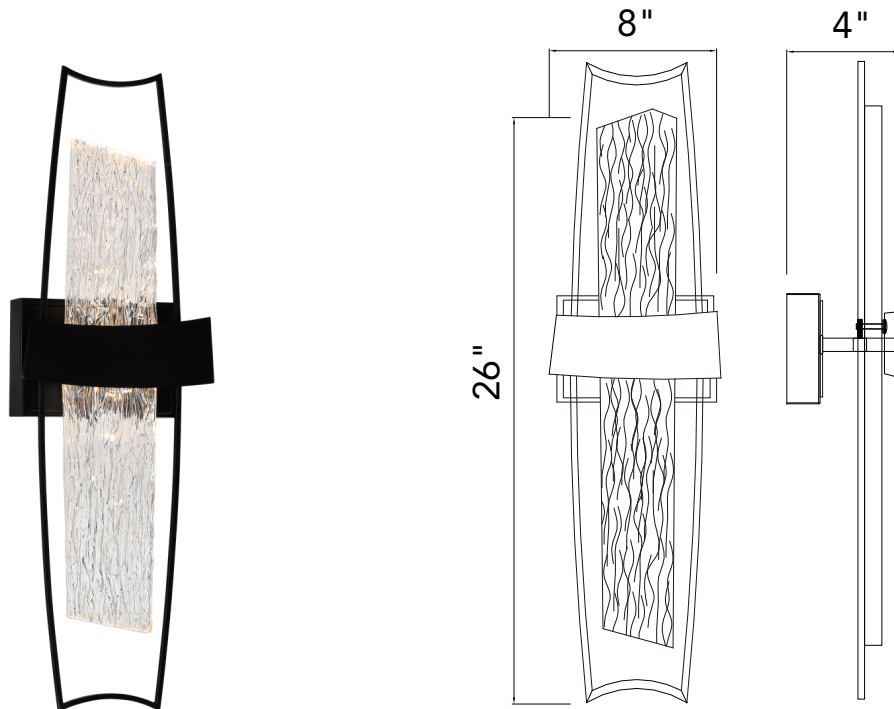

PROJECT: _____
 FIXTURE TYPE: _____
 LOCATION: _____
 CONTACT/PHONE: _____

Item	1246W8-101
Collection	GUADIANA
Category	Wall Light
Finish	Black
Glass	Artisanal Glass
Crystal	-----
Acrylic	-----

Shade Color	-----
Min Assembled Height	26"
Max Assembled Height	-----
Width	8"
Length	-----
Extension Wall Mounts	4"
Input	120V AC,60HZ,AC

Lumens	520
Light Source	Integrated LED
Bulb Info.	10W
Included	Yes
Dimmable	Yes
Colour Temp	2700/3000/3500/4000/5000
Weight	4.4 Lbs

CWI Lighting
 140 Steelcase Rd W
 Markham, ON L3R 3J9
 Canada

CWI Lighting
 295 Fire Tower Dr
 Tonawanda, NY 14150
 USA