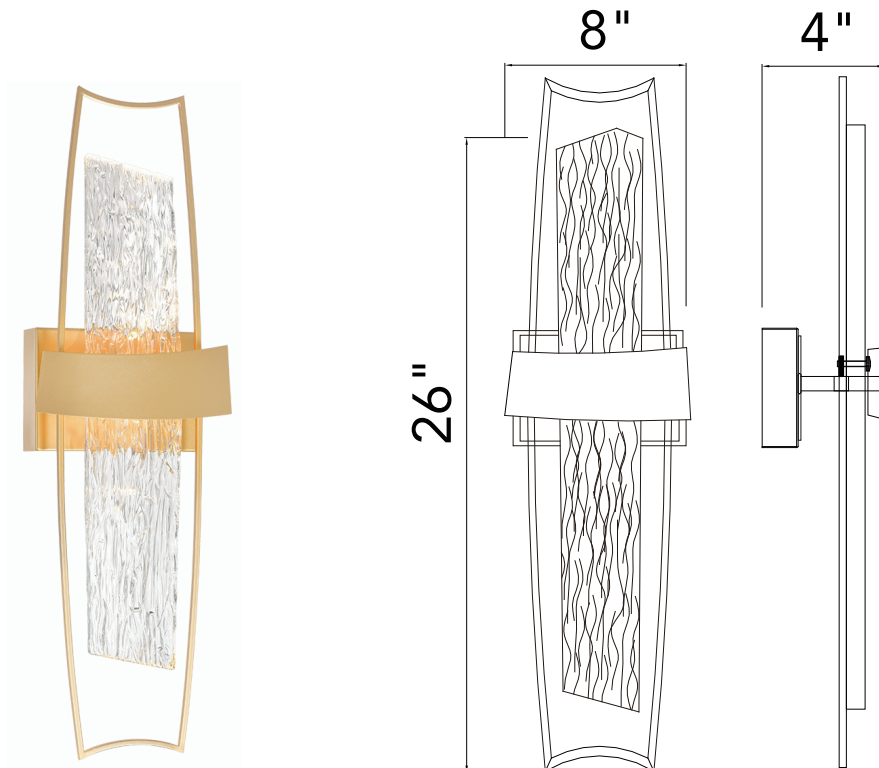

PROJECT: \_\_\_\_\_  
 FIXTURE TYPE: \_\_\_\_\_  
 LOCATION: \_\_\_\_\_  
 CONTACT/PHONE: \_\_\_\_\_

Item	1246W8-602
Collection	GUADIANA
Category	Wall Light
Finish	Satin Gold
Glass	Artisanal Glass
Crystal	-----
Acrylic	-----

Shade Color	-----
Min Assembled Height	26"
Max Assembled Height	-----
Width	8"
Length	-----
Extension Wall Mounts	4"
Input	120V AC,60HZ,AC

Lumens	520
Light Source	Integrated LED
Bulb Info.	10W
Included	Yes
Dimmable	Yes
Colour Temp	2700/3000/3500/4000/5000
Weight	4.4 Lbs