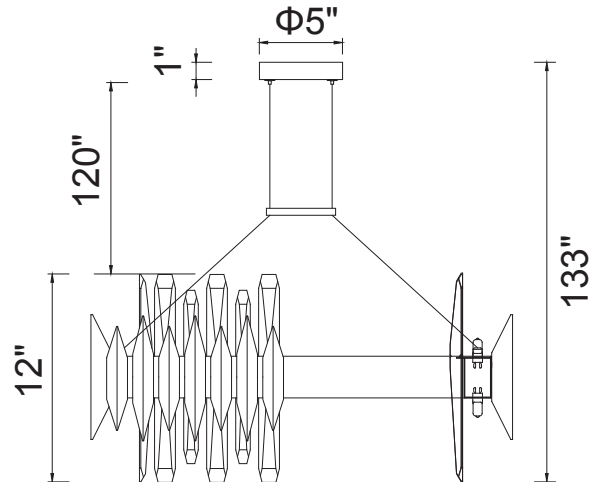

Item	1247P20-12-602
Collection	CITYSCAPE
Category	Chandelier
Finish	Satin Gold
Glass	-----
Crystal	Clear
Acrylic	-----

Shade Color	-----
Min Assembled Height	25"
Max Assembled Height	133"
Width	20"
Length	-----
Extension Wall Mounts	-----
Input	120V AC,60HZ,AC

Lumens	-----
Light Source	G9
Bulb Info.	12x40W
Included	-----
Dimmable	Yes
Colour Temp	-----
Weight	24.25 Lbs

CWI Lighting
140 Steelcase Rd W
Markham, ON L3R 3J9
Canada

CWI Lighting
295 Fire Tower Dr
Tonawanda, NY 14150
USA

Dallas Showroom: #4707
2100 N Stemmons Fwy
Dallas, TX 75207
USA

High Point Showroom: #IH108
210 E Commerce Ave
High Point, NC 27260
USA