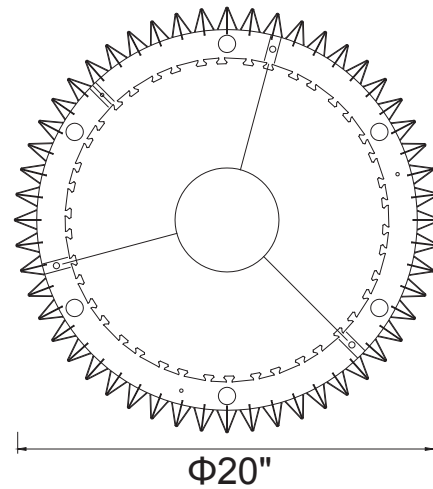

PROJECT: \_\_\_\_\_  
 FIXTURE TYPE: \_\_\_\_\_  
 LOCATION: \_\_\_\_\_  
 CONTACT/PHONE: \_\_\_\_\_

Item	1247P20-12-602
Collection	CITYSCAPE
Category	Chandelier
Finish	Satin Gold
Glass	-----
Crystal	Clear
Acrylic	-----

Shade Color	-----
Min Assembled Height	25"
Max Assembled Height	133"
Width	20"
Length	-----
Extension Wall Mounts	-----
Input	120V AC,60HZ,AC

Lumens	-----
Light Source	G9
Bulb Info.	12x40W
Included	-----
Dimmable	Yes
Colour Temp	-----
Weight	24.25 Lbs