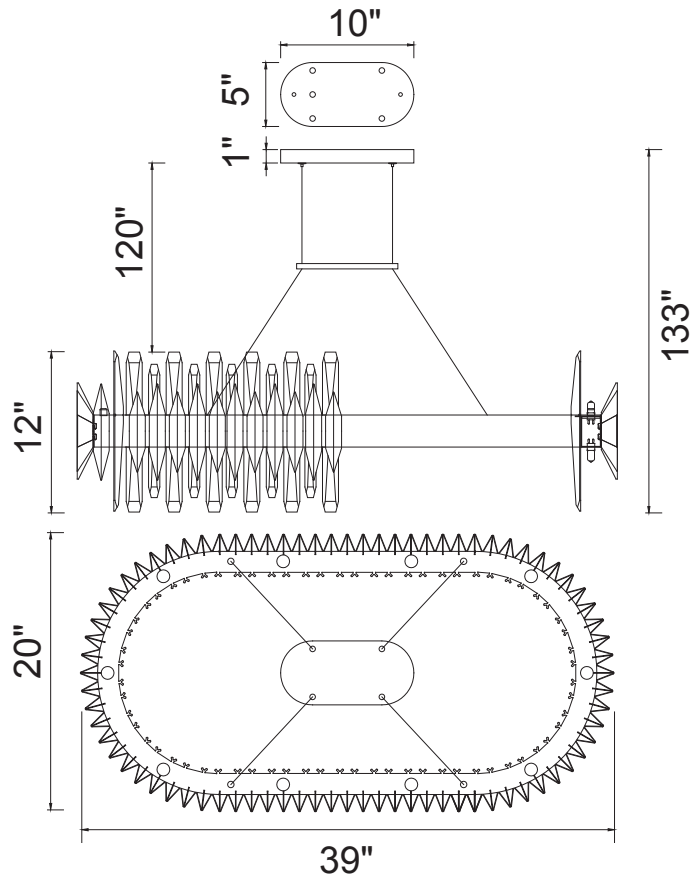

PROJECT: _____
 FIXTURE TYPE: _____
 LOCATION: _____
 CONTACT/PHONE: _____

Item	1247P39-20-602-O
Collection	CITYSCAPE
Category	Chandelier
Finish	Satin Gold
Glass	-----
Crystal	Clear
Acrylic	-----

Shade Color	-----
Min Assembled Height	25"
Max Assembled Height	133"
Width	39"
Length	20"
Extension Wall Mounts	-----
Input	120V AC,60HZ,AC

Lumens	-----
Light Source	G9
Bulb Info.	20x40W
Included	-----
Dimmable	Yes
Colour Temp	-----
Weight	50.71 Lbs

CWI Lighting
 140 Steelcase Rd W
 Markham, ON L3R 3J9
 Canada

CWI Lighting
 295 Fire Tower Dr
 Tonawanda, NY 14150
 USA