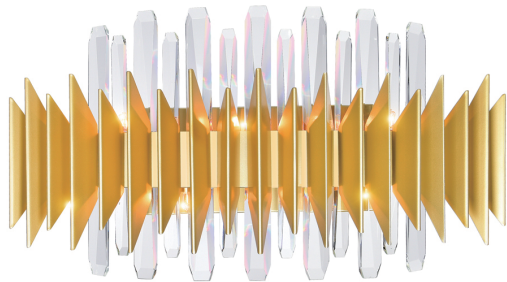

PROJECT: _____
 FIXTURE TYPE: _____
 LOCATION: _____
 CONTACT/PHONE: _____

Item	1247W24-7-602
Collection	CITYSCAPE
Category	Wall Sconce
Finish	Satin Gold
Glass	-----
Crystal	Clear
Acrylic	-----

Shade Color	-----
Min Assembled Height	12"
Max Assembled Height	12"
Width	24"
Length	-----
Extension Wall Mounts	6"
Input	120V AC,60HZ,AC

Lumens	-----
Light Source	G9
Bulb Info.	7x40W
Included	-----
Dimmable	Yes
Colour Temp	-----
Weight	11.7 Lbs

CWI Lighting
 2775 Broadway
 Buffalo, NY 14227
 USA

CWI Lighting
 140 Steelcase Rd. W.
 Markham ON. L3R 3J9
 Canada