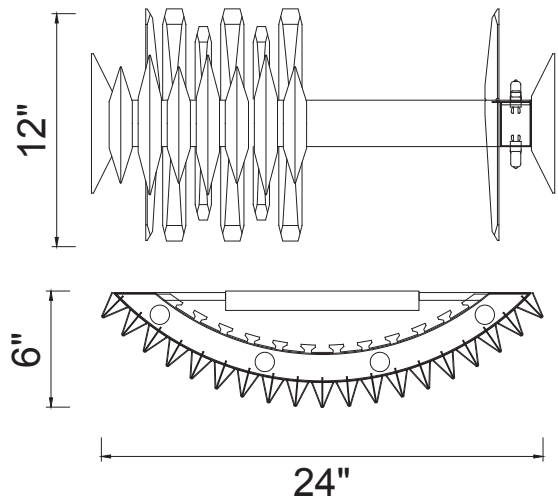

PROJECT: _____
 FIXTURE TYPE: _____
 LOCATION: _____
 CONTACT/PHONE: _____

Item	1247W24-7-602
Collection	CITYSCAPE
Category	Wall Sconce
Finish	Satin Gold
Glass	-----
Crystal	Clear
Acrylic	-----

Shade Color	-----
Min Assembled Height	12"
Max Assembled Height	12"
Width	24"
Length	-----
Extension Wall Mounts	6"
Input	120V AC,60HZ,AC

Lumens	-----
Light Source	G9
Bulb Info.	7x40W
Included	-----
Dimmable	Yes
Colour Temp	-----
Weight	11.7 Lbs

CWI Lighting
 2775 Broadway
 Buffalo, NY 14227
 USA

CWI Lighting
 140 Steelcase Rd. W.
 Markham ON. L3R 3J9
 Canada