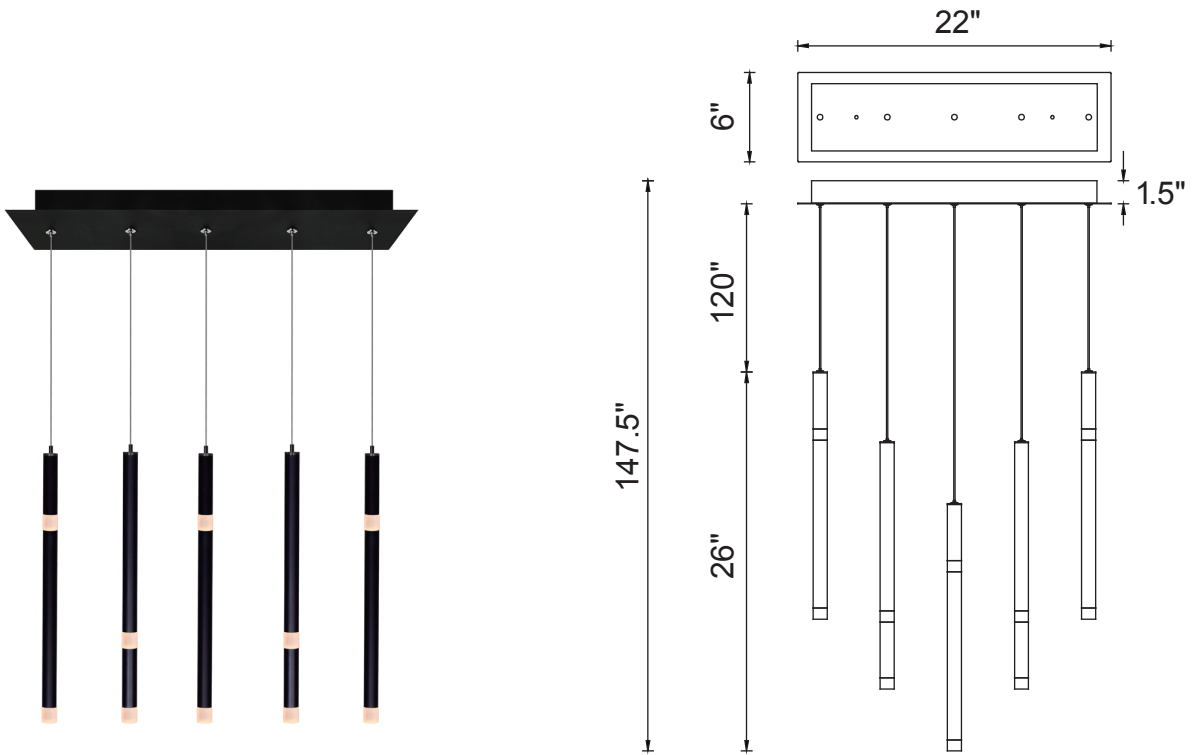

PROJECT: _____
 FIXTURE TYPE: _____
 LOCATION: _____
 CONTACT/PHONE: _____

Item	1262P22-5-101
Collection	FLUTE
Category	Chandelier
Finish	Black
Glass	-----
Crystal	-----
Acrylic	Frosted

Shade Color	-----
Min Assembled Height	27.5"
Max Assembled Height	147.5"
Width	22"
Length	6"
Extension Wall Mounts	-----
Input	120V AC,60HZ,AC

Lumens	1092
Light Source	Integrated LED
Bulb Info.	21W
Included	Yes
Dimmable	Yes
Colour Temp	3000K
Weight	9.0 Lbs

CWI Lighting
 140 Steelcase Rd W
 Markham, ON L3R 3J9
 Canada

CWI Lighting
 295 Fire Tower Dr
 Tonawanda, NY 14150
 USA