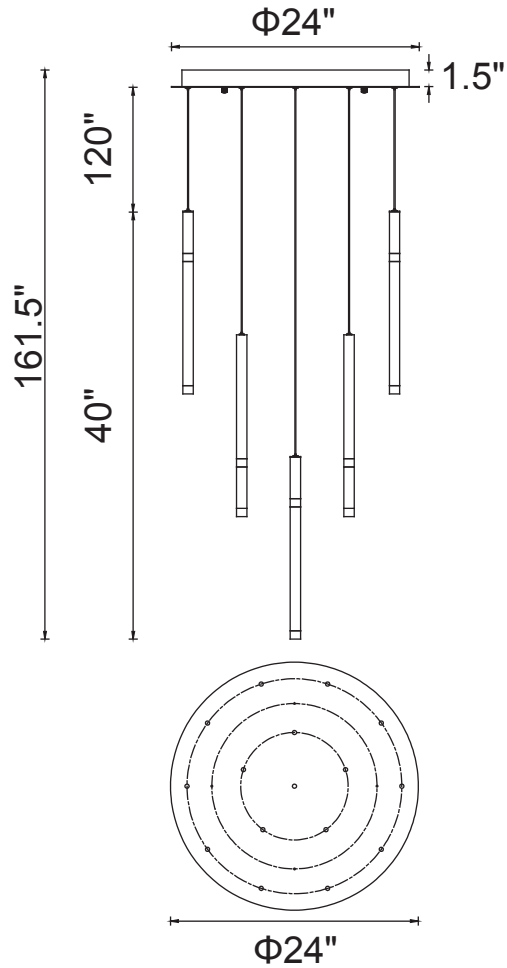

PROJECT: _____
 FIXTURE TYPE: _____
 LOCATION: _____
 CONTACT/PHONE: _____

Item	1262P24-16-101
Collection	FLUTE
Category	Chandelier
Finish	Black
Glass	-----
Crystal	-----
Acrylic	Frosted

Shade Color	-----
Min Assembled Height	40"
Max Assembled Height	161.5"
Width	24"
Length	-----
Extension Wall Mounts	-----
Input	120V AC,60HZ,AC

Lumens	2496
Light Source	Integrated LED
Bulb Info.	48W
Included	Yes
Dimmable	Yes
Colour Temp	3000K
Weight	24.2 Lbs

CWI Lighting
 140 Steelcase Rd W
 Markham, ON L3R 3J9
 Canada

CWI Lighting
 295 Fire Tower Dr
 Tonawanda, NY 14150
 USA