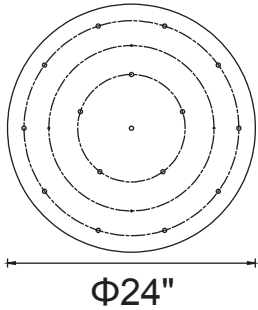

PROJECT: _____
 FIXTURE TYPE: _____
 LOCATION: _____
 CONTACT/PHONE: _____

Item	1262P24-16-101
Collection	FLUTE
Category	Chandelier
Finish	Black
Glass	-----
Crystal	-----
Acrylic	Frosted

Shade Color	-----
Min Assembled Height	40"
Max Assembled Height	161.5"
Width	24"
Length	-----
Extension Wall Mounts	-----
Input	120V AC,60HZ,AC

Lumens	2496
Light Source	Integrated LED
Bulb Info.	48W
Included	Yes
Dimmable	Yes
Colour Temp	3000K
Weight	24.2 Lbs

CWI Lighting
 140 Steelcase Rd W
 Markham, ON L3R 3J9
 Canada

CWI Lighting
 295 Fire Tower Dr
 Tonawanda, NY 14150
 USA