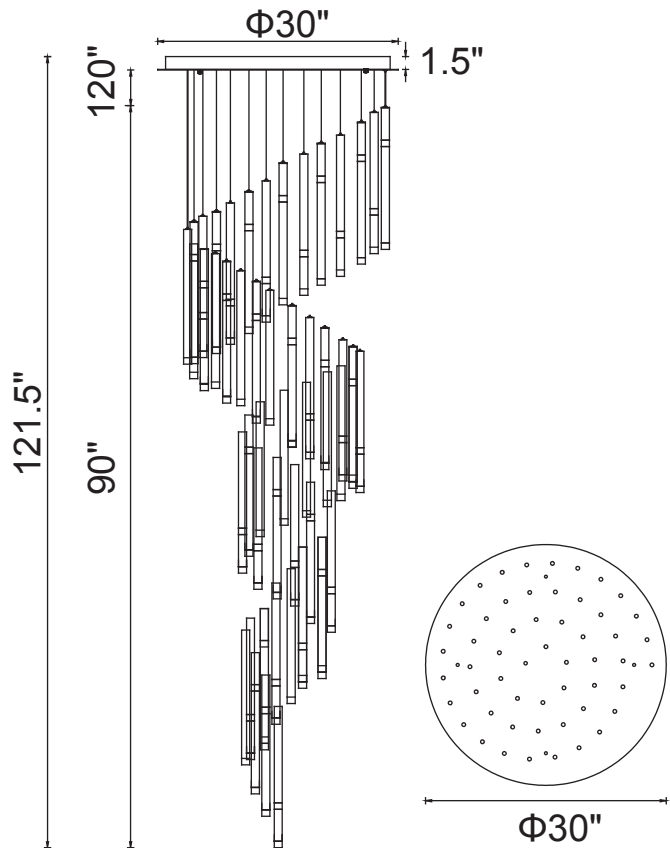

PROJECT: _____
 FIXTURE TYPE: _____
 LOCATION: _____
 CONTACT/PHONE: _____

Item	1262P30-54-101
Collection	FLUTE
Category	Chandelier
Finish	Black
Glass	-----
Crystal	-----
Acrylic	Frosted

Shade Color	-----
Min Assembled Height	90"
Max Assembled Height	121.5"
Width	30"
Length	-----
Extension Wall Mounts	-----
Input	120V AC,60HZ,AC

Lumens	7384
Light Source	Integrated LED
Bulb Info.	142W
Included	Yes
Dimmable	Yes
Colour Temp	3000K
Weight	70.55 Lbs

CWI Lighting
 140 Steelcase Rd W
 Markham, ON L3R 3J9
 Canada

CWI Lighting
 295 Fire Tower Dr
 Tonawanda, NY 14150
 USA