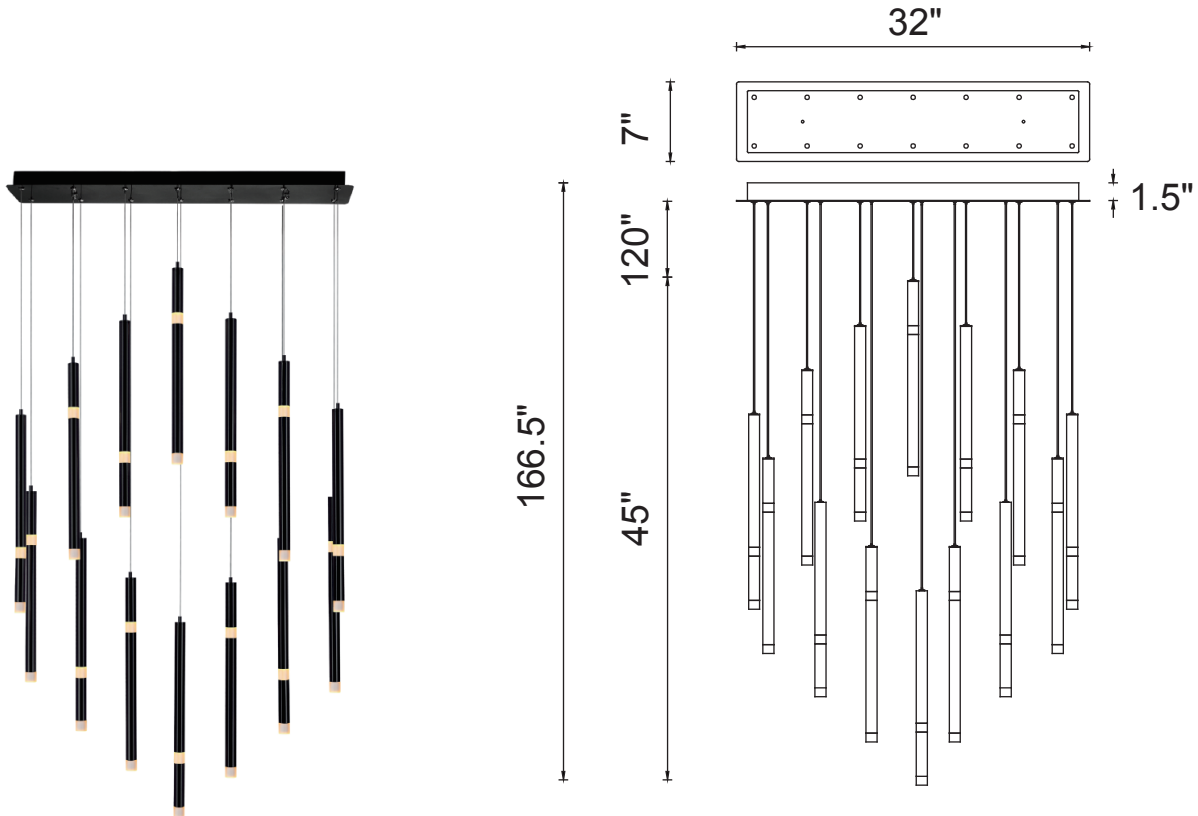

PROJECT: _____
 FIXTURE TYPE: _____
 LOCATION: _____
 CONTACT/PHONE: _____

Item	1262P32-14-101
Collection	FLUTE
Category	Chandelier
Finish	Black
Glass	-----
Crystal	-----
Acrylic	Frosted

Shade Color	-----
Min Assembled Height	46.5"
Max Assembled Height	166.5"
Width	32"
Length	7"
Extension Wall Mounts	-----
Input	120V AC,60HZ,AC

Lumens	1292
Light Source	Integrated LED
Bulb Info.	46W
Included	Yes
Dimmable	Yes
Colour Temp	3000K
Weight	17.1 Lbs

CWI Lighting
 140 Steelcase Rd W
 Markham, ON L3R 3J9
 Canada

CWI Lighting
 295 Fire Tower Dr
 Tonawanda, NY 14150
 USA