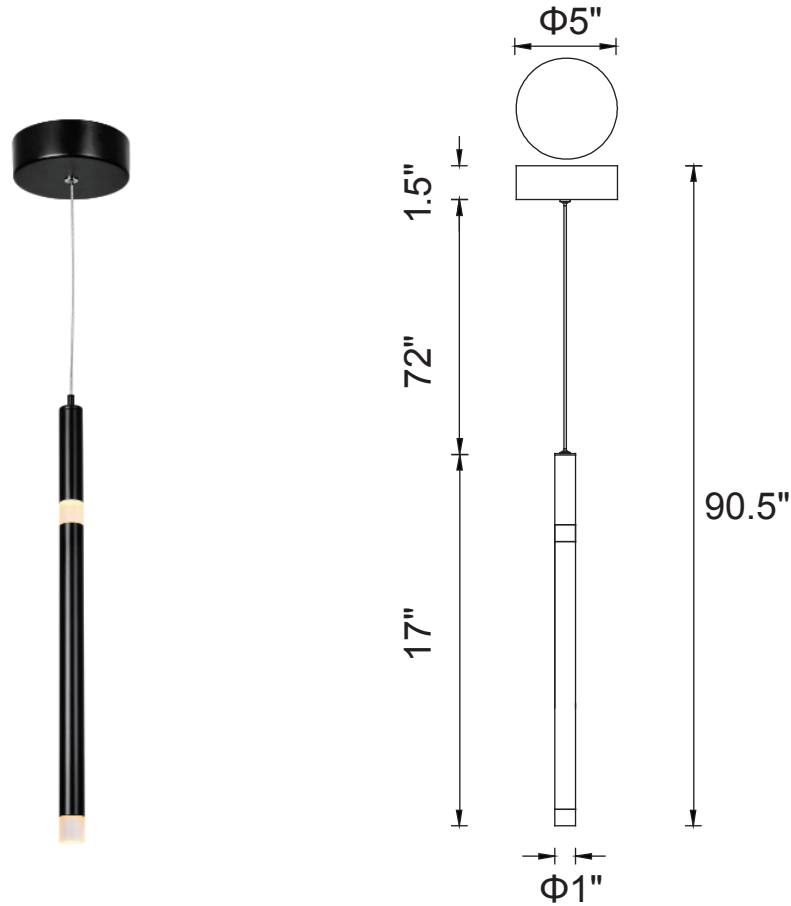

PROJECT: _____
 FIXTURE TYPE: _____
 LOCATION: _____
 CONTACT/PHONE: _____

Item	1262P5-1-101
Collection	FLUTE
Category	Pendant
Finish	Black
Glass	-----
Crystal	-----
Acrylic	Frosted

Shade Color	-----
Min Assembled Height	19"
Max Assembled Height	90.5"
Width	1"
Length	-----
Extension Wall Mounts	-----
Input	120V AC,60HZ,AC

Lumens	286
Light Source	Integrated LED
Bulb Info.	5.5W
Included	Yes
Dimmable	Yes
Colour Temp	3000K
Weight	1.76 Lbs

CWI Lighting
 140 Steelcase Rd W
 Markham, ON L3R 3J9
 Canada

CWI Lighting
 295 Fire Tower Dr
 Tonawanda, NY 14150
 USA