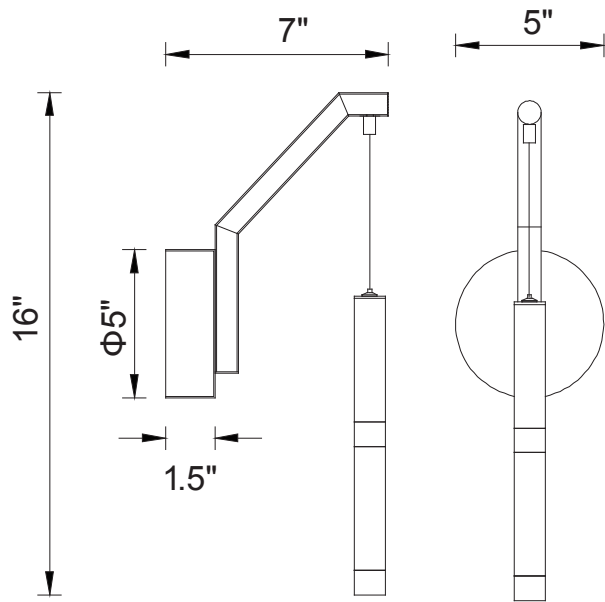

PROJECT: _____
 FIXTURE TYPE: _____
 LOCATION: _____
 CONTACT/PHONE: _____

Item	1262W5-1-101
Collection	FLUTE
Category	Wall Light
Finish	Black
Glass	-----
Crystal	-----
Acrylic	Frosted

Shade Color	-----
Min Assembled Height	16"
Max Assembled Height	-----
Width	5"
Length	-----
Extension Wall Mounts	7"
Input	120V AC,60HZ,AC

Lumens	286
Light Source	Integrated LED
Bulb Info.	5.5 W
Included	Yes
Dimmable	Yes
Colour Temp	3000K
Weight	2.7 Lbs

CWI Lighting
 140 Steelcase Rd W
 Markham, ON L3R 3J9
 Canada

CWI Lighting
 295 Fire Tower Dr
 Tonawanda, NY 14150
 USA