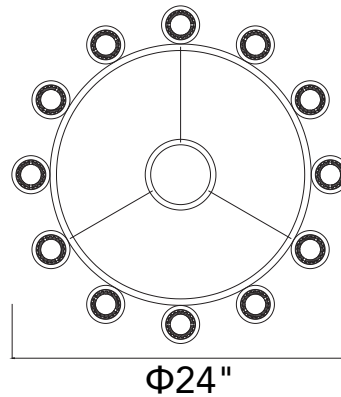

PROJECT: _____
 FIXTURE TYPE: _____
 LOCATION: _____
 CONTACT/PHONE: _____

Item	1269P24-24-602
Collection	CROISSANT
Category	Chandelier
Finish	Satin Gold
Glass	Clear
Crystal	-----
Acrylic	-----

Shade Color	-----
Min Assembled Height	33"
Max Assembled Height	133"
Width	24"
Length	-----
Extension Wall Mounts	-----
Input	120V AC,60HZ,AC

Lumens	-----
Light Source	E12
Bulb Info.	24x60W
Included	-----
Dimmable	Yes
Colour Temp	-----
Weight	32.4 Lbs

CWI Lighting
 140 Steelcase Rd W
 Markham, ON L3R 3J9
 Canada

CWI Lighting
 295 Fire Tower Dr
 Tonawanda, NY 14150
 USA