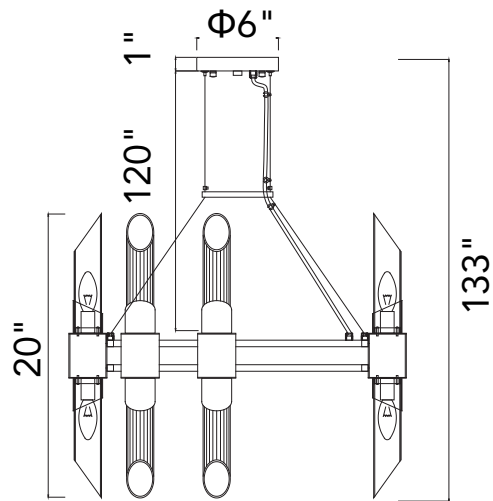

PROJECT: _____
 FIXTURE TYPE: _____
 LOCATION: _____
 CONTACT/PHONE: _____

Item	1269P24-24-602
Collection	CROISSANT
Category	Chandelier
Finish	Satin Gold
Glass	Clear
Crystal	-----
Acrylic	-----

Shade Color	-----
Min Assembled Height	33"
Max Assembled Height	133"
Width	24"
Length	-----
Extension Wall Mounts	-----
Input	120V AC,60HZ,AC

Lumens	-----
Light Source	E12
Bulb Info.	24x60W
Included	-----
Dimmable	Yes
Colour Temp	-----
Weight	32.4 Lbs

CWI Lighting
 140 Steelcase Rd W
 Markham, ON L3R 3J9
 Canada

CWI Lighting
 295 Fire Tower Dr
 Tonawanda, NY 14150
 USA