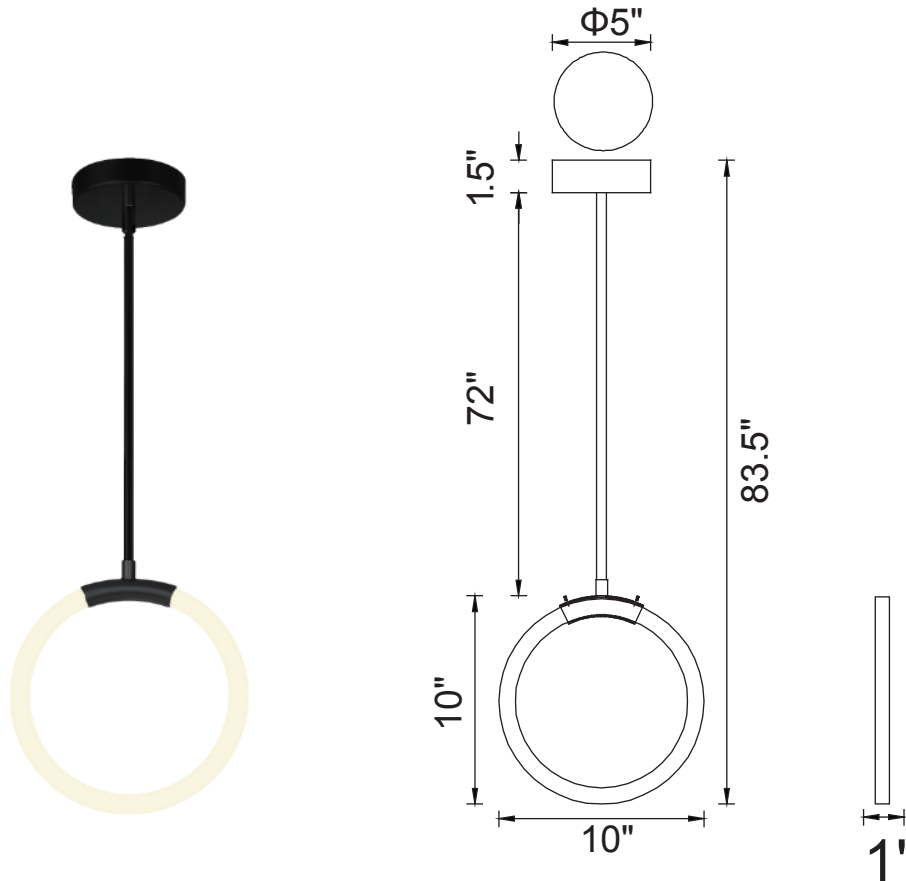

PROJECT: _____
 FIXTURE TYPE: _____
 LOCATION: _____
 CONTACT/PHONE: _____

Item	1273P10-1-101
Collection	HOOPS
Category	Pendant
Finish	Black
Glass	-----
Crystal	-----
Acrylic	White

Shade Color	-----
Min Assembled Height	12"
Max Assembled Height	83.5"
Width	10"
Length	-----
Extension Wall Mounts	-----
Input	120V AC,60HZ,AC

Lumens	624
Light Source	Integrated LED
Bulb Info.	12W
Included	Yes
Dimmable	Yes
Colour Temp	3000K
Weight	3.6 Lbs

CWI Lighting
 140 Steelcase Rd W
 Markham, ON L3R 3J9
 Canada

CWI Lighting
 295 Fire Tower Dr
 Tonawanda, NY 14150
 USA