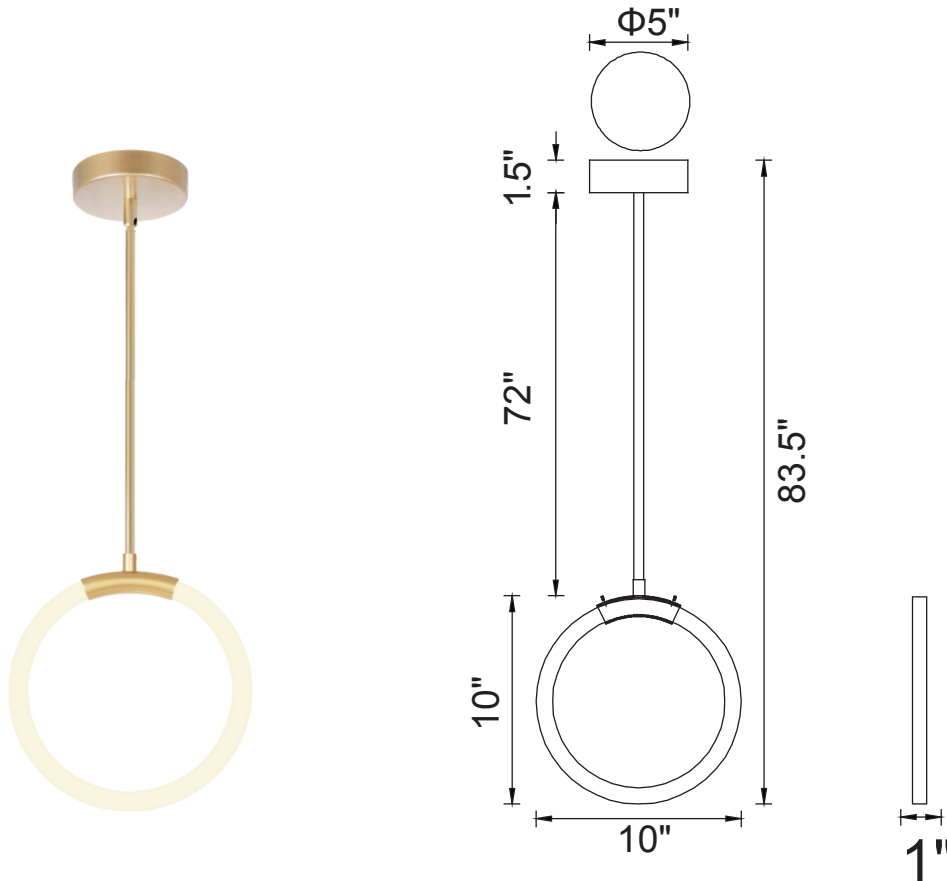

PROJECT: \_\_\_\_\_  
 FIXTURE TYPE: \_\_\_\_\_  
 LOCATION: \_\_\_\_\_  
 CONTACT/PHONE: \_\_\_\_\_

Item	1273P10-1-602
Collection	HOOPS
Category	Pendant
Finish	Satin Gold
Glass	-----
Crystal	-----
Acrylic	White

Shade Color	-----
Min Assembled Height	11.5"
Max Assembled Height	83.5"
Width	10"
Length	-----
Extension Wall Mounts	-----
Input	120V AC,60HZ,AC

Lumens	624
Light Source	Integrated LED
Bulb Info.	12W
Included	Yes
Dimmable	Yes
Colour Temp	3000K
Weight	3.6 Lbs