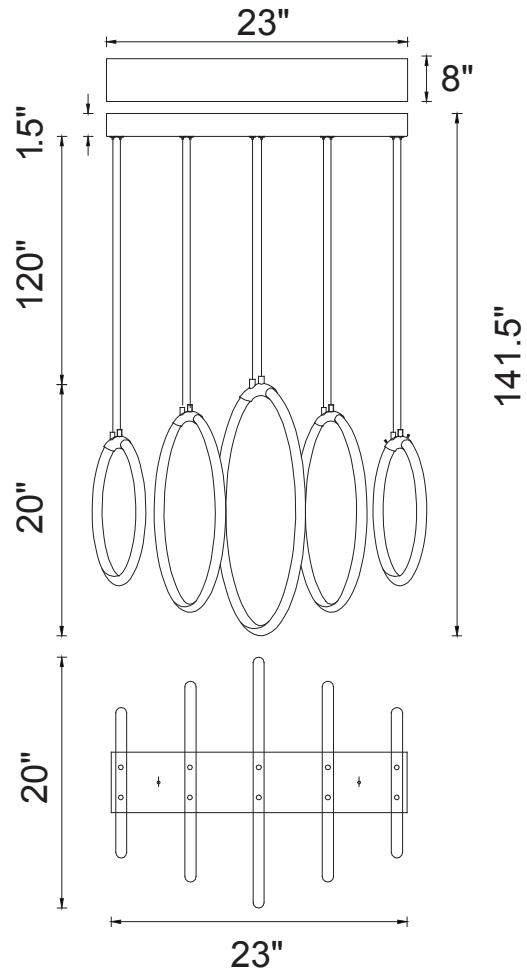

PROJECT: _____
 FIXTURE TYPE: _____
 LOCATION: _____
 CONTACT/PHONE: _____

Item	1273P23-5-101-RC
Collection	HOOPS
Category	Chandelier
Finish	Black
Glass	-----
Crystal	-----
Acrylic	White

Shade Color	-----
Min Assembled Height	21.5"
Max Assembled Height	141.5"
Width	23"
Length	20"
Extension Wall Mounts	-----
Input	120V AC,60HZ,AC

Lumens	2184
Light Source	Integrated LED
Bulb Info.	42W
Included	Yes
Dimmable	Yes
Colour Temp	3000K
Weight	12.6 Lbs

CWI Lighting
 140 Steelcase Rd W
 Markham, ON L3R 3J9
 Canada

CWI Lighting
 295 Fire Tower Dr
 Tonawanda, NY 14150
 USA