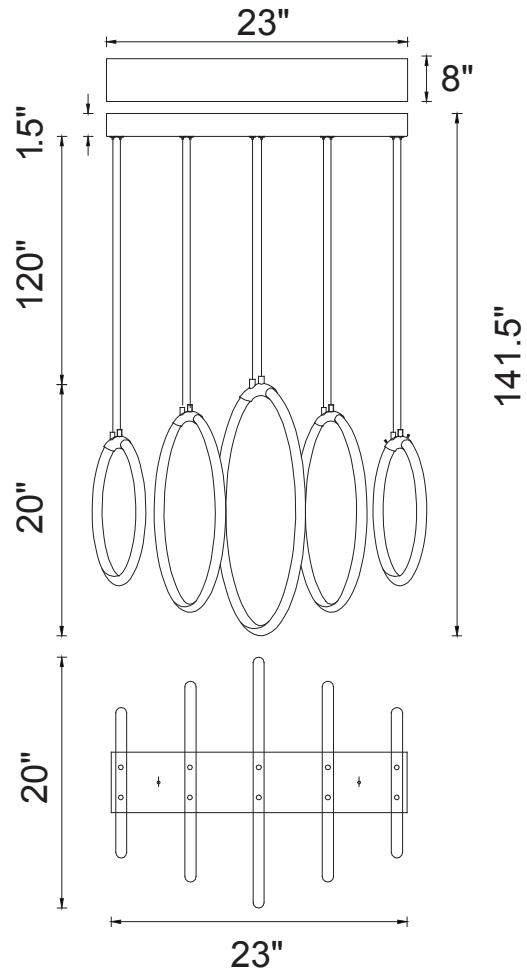

PROJECT: \_\_\_\_\_  
 FIXTURE TYPE: \_\_\_\_\_  
 LOCATION: \_\_\_\_\_  
 CONTACT/PHONE: \_\_\_\_\_

Item	1273P23-5-602-RC
Collection	HOOPS
Category	Chandelier
Finish	Satin Gold
Glass	-----
Crystal	-----
Acrylic	White

Shade Color	-----
Min Assembled Height	21.5"
Max Assembled Height	141.5"
Width	23"
Length	20"
Extension Wall Mounts	-----
Input	120V AC,60HZ,AC

Lumens	2184
Light Source	Integrated LED
Bulb Info.	42W
Included	Yes
Dimmable	Yes
Colour Temp	3000K
Weight	12.6 Lbs