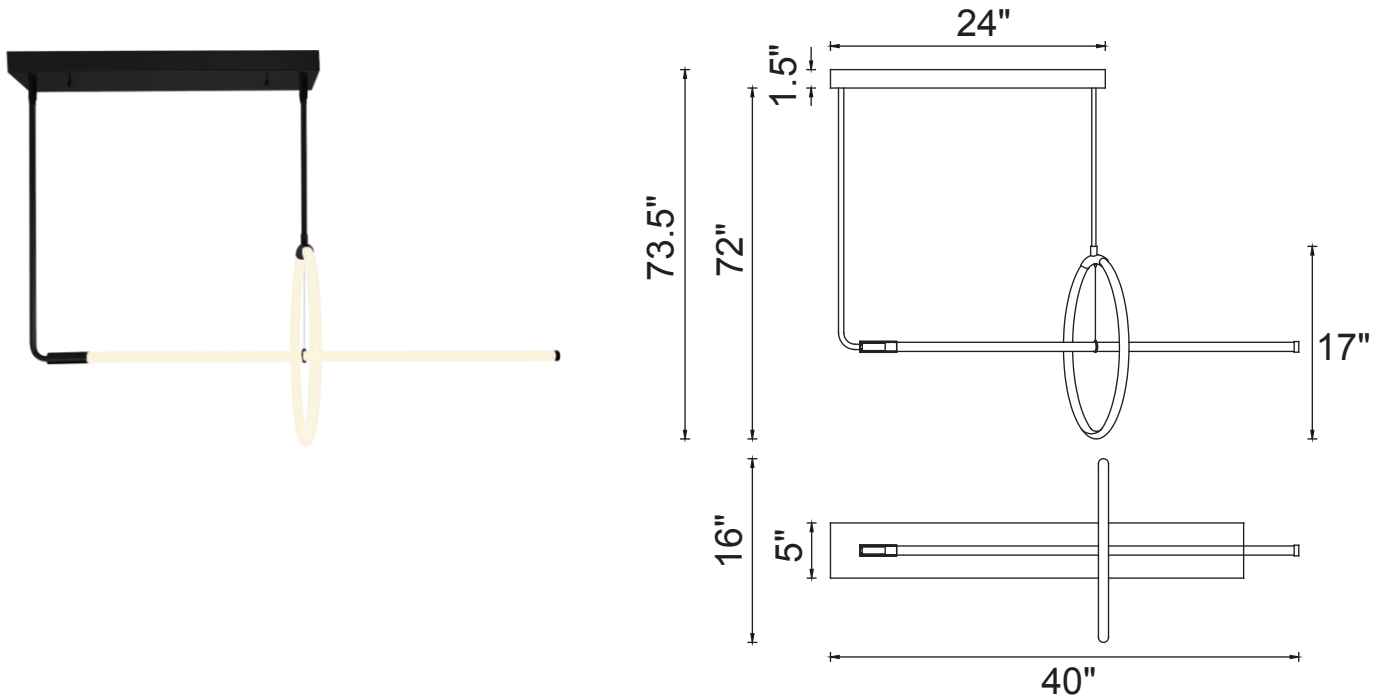

Item	1273P40-2-101-RC
Collection	HOOPS
Category	Chandelier
Finish	Black
Glass	-----
Crystal	-----
Acrylic	White

Shade Color	-----
Min Assembled Height	73.5"
Max Assembled Height	-----
Width	40"
Length	16"
Extension Wall Mounts	-----
Input	120V AC,60HZ,AC

Lumens	1144
Light Source	Integrated LED
Bulb Info.	22W
Included	Yes
Dimmable	Yes
Colour Temp	3000K
Weight	10.8 Lbs

CWI Lighting
140 Steelcase Rd W
Markham, ON L3R 3J9
Canada

CWI Lighting
295 Fire Tower Dr
Tonawanda, NY 14150
USA

Dallas Showroom: #4707
2100 N Stemmons Fwy
Dallas, TX 75207
USA

High Point Showroom: #IH108
210 E Commerce Ave
High Point, NC 27260
USA