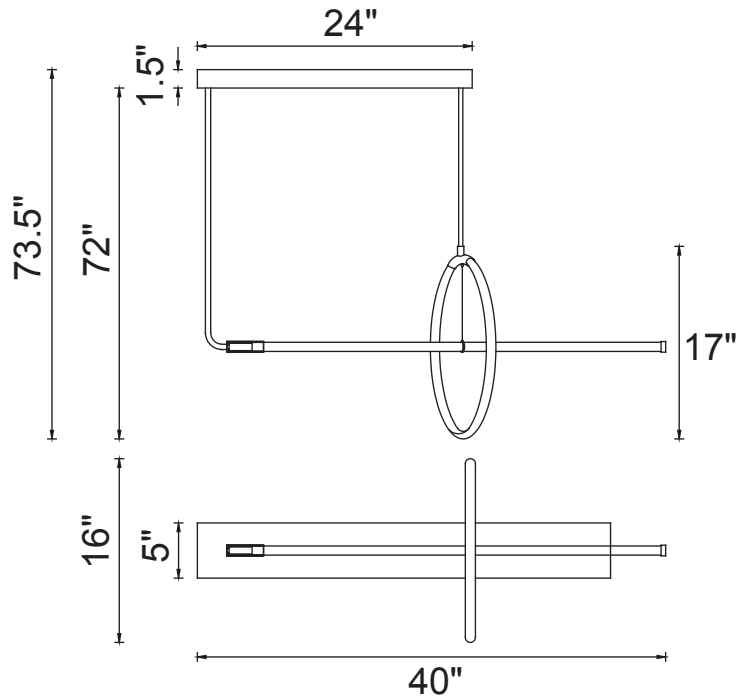

PROJECT: _____
 FIXTURE TYPE: _____
 LOCATION: _____
 CONTACT/PHONE: _____

Item	1273P40-2-602-RC
Collection	HOOPS
Category	Chandelier
Finish	Satin Gold
Glass	-----
Crystal	-----
Acrylic	White

Shade Color	-----
Min Assembled Height	73.5"
Max Assembled Height	-----
Width	40"
Length	16"
Extension Wall Mounts	-----
Input	120V AC,60HZ,AC

Lumens	1144
Light Source	Integrated LED
Bulb Info.	22W
Included	Yes
Dimmable	Yes
Colour Temp	3000K
Weight	8.82 Lbs

CWI Lighting
 140 Steelcase Rd W
 Markham, ON L3R 3J9
 Canada

CWI Lighting
 295 Fire Tower Dr
 Tonawanda, NY 14150
 USA